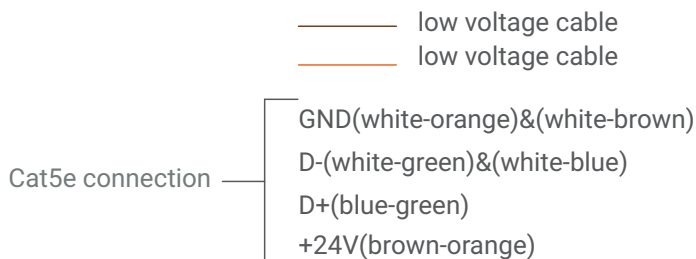

TIS TITANIA TFT WITH RELAY

Touch Panel

Model: TIT-TFT-BUS-S-3R

▲ Figure 5: TIT-TFT-BUS-S-3R & Traditional Switch Connection Diagram

Copyright © 2020 TIS, All Rights Reserved
TIS Logo is a Registered Trademark of Texas Intelligent System LLC in the United States of America. This company takes TIS Control Ltd. in other countries. All of the Specifications are subject to change without notice.

TEXAS INTELLIGENT SYSTEM LLC
SUITE# 610, 860 NORTH DOROTHY DR
RICHARDSON
TX 75081,USA

TIS CONTROL LIMITED
RM 1502-p9 Eassey CommBldg
253-261 Hennessy Rd Wanchai
Hong Kong