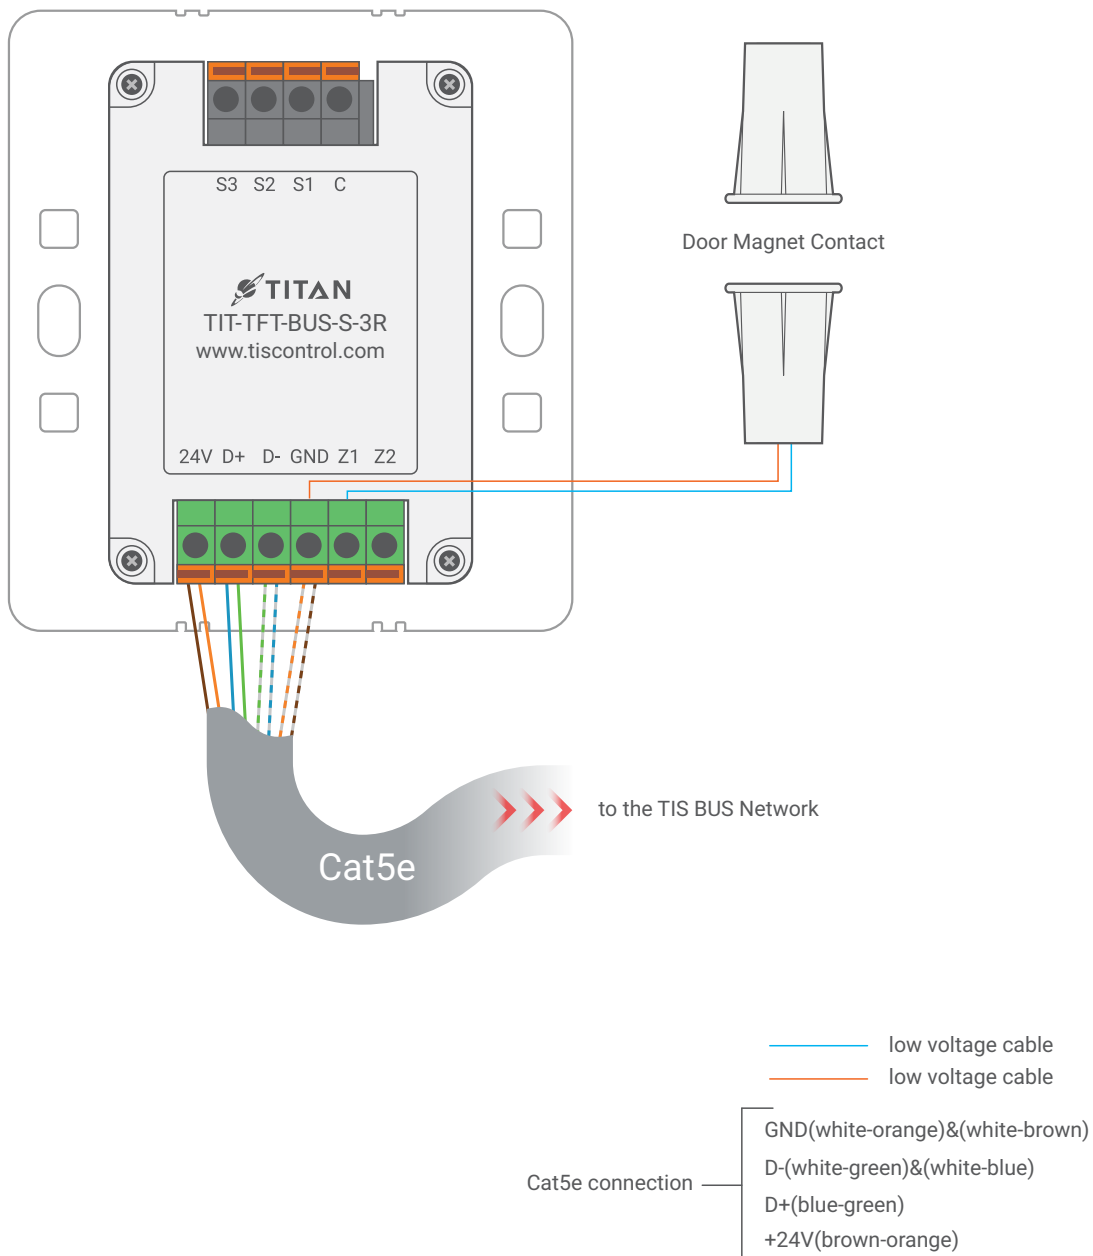

TIS TITANIA TFT WITH RELAY

Touch Panel

Model: TIT-TFT-BUS-S-3R

▲ Figure 6: TIT-TFT-BUS-S-3R & Magnetic Door Contact Connection Diagram

Copyright © 2020 TIS, All Rights Reserved
TIS Logo is a Registered Trademark of Texas Intelligent System LLC in the United States of America. This company takes TIS Control Ltd. in other countries. All of the Specifications are subject to change without notice.

TEXAS INTELLIGENT SYSTEM LLC
SUITE# 610, 860 NORTH DOROTHY DR
RICHARDSON
TX 75081.USA

TIS CONTROL LIMITED
RM 1502-p9 Easay CommBldg
253-261 Hennessy Rd Wanchai
Hong Kong