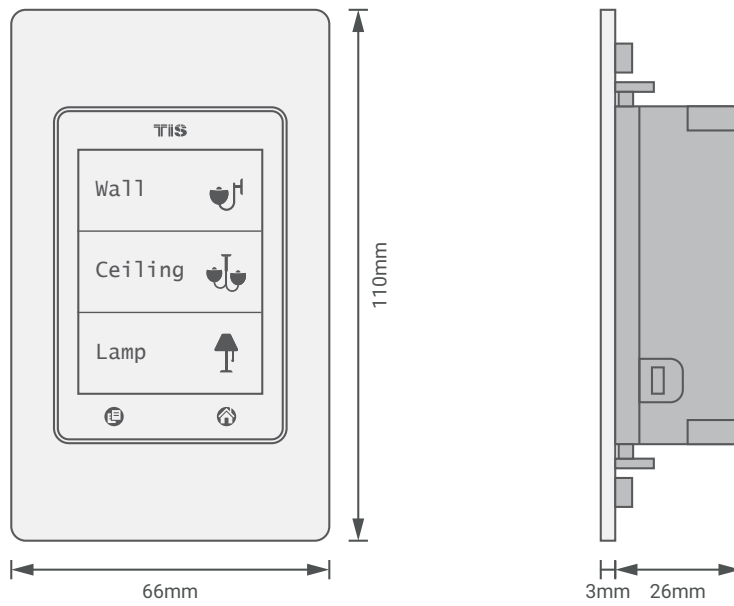

# TIS TITANIA TFT WITH RELAY

Touch Panel

Model: TIT-TFT-BUS-S-3R

▲ Figure 9: TIT-TFT-BUS-S-3R dimensions Diagram

Copyright © 2020 TIS, All Rights Reserved

TIS Logo is a Registered Trademark of Texas Intelligent System LLC in the United States of America. This company takes TIS Control Ltd. in other countries. All of the Specifications are subject to change without notice.