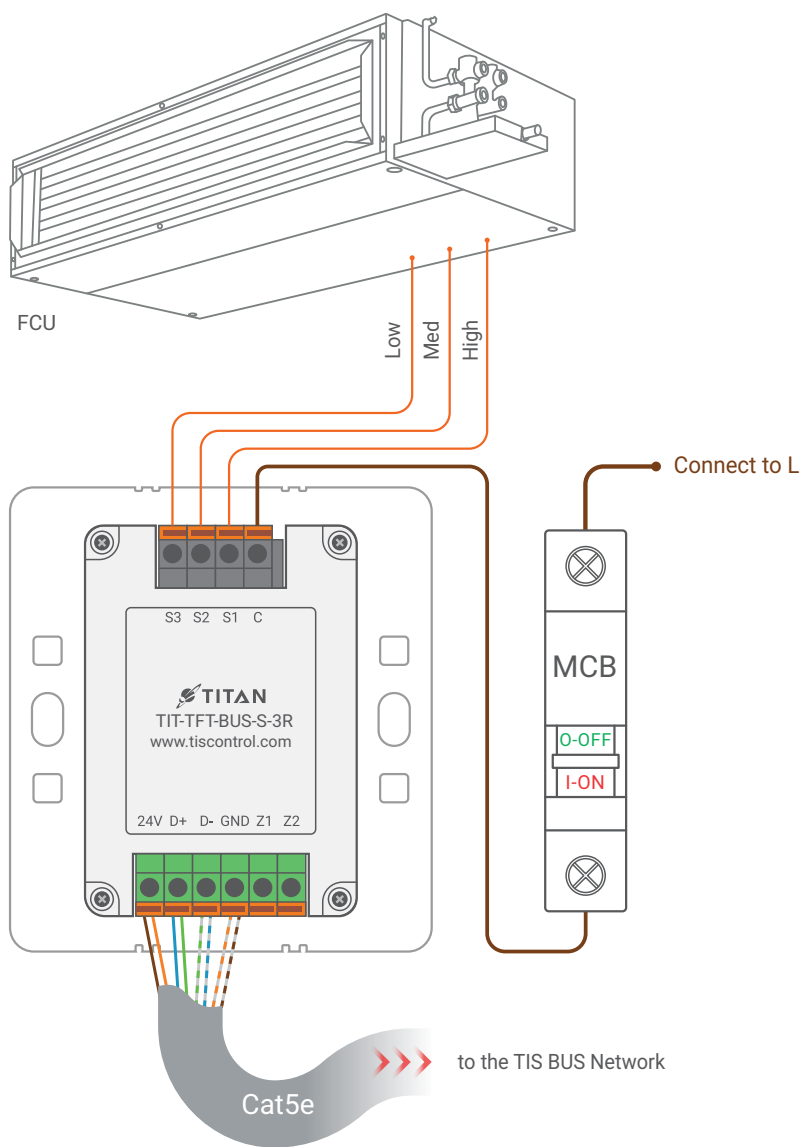

# TIS TITANIA TFT WITH RELAY

Touch Panel

Product Diagrams V 1.1

Model: TIT-TFT-BUS-S-3R

- 2.5 mm Electric Cable
- 1.5 mm Electric Cable
- 1.5 mm Electric Cable

Cat5e connection —

- GND(white-orange)&(white-brown)
- D-(white-green)&(white-blue)
- D+(blue-green)
- +24V(brown-orange)

▲ Figure 1: TIT-TFT-BUS-S-3R & Lights Connection Diagram

# TIS TITANIA TFT WITH RELAY

Touch Panel

Model: TIT-TFT-BUS-S-3R

- 2.5 mm Electric Cable
- 1.5 mm Electric Cable
- 1.5 mm Electric Cable

Cat5e connection

- GND(white-orange)&(white-brown)
- D-(white-green)&(white-blue)
- D+(blue-green)
- +24V(brown-orange)