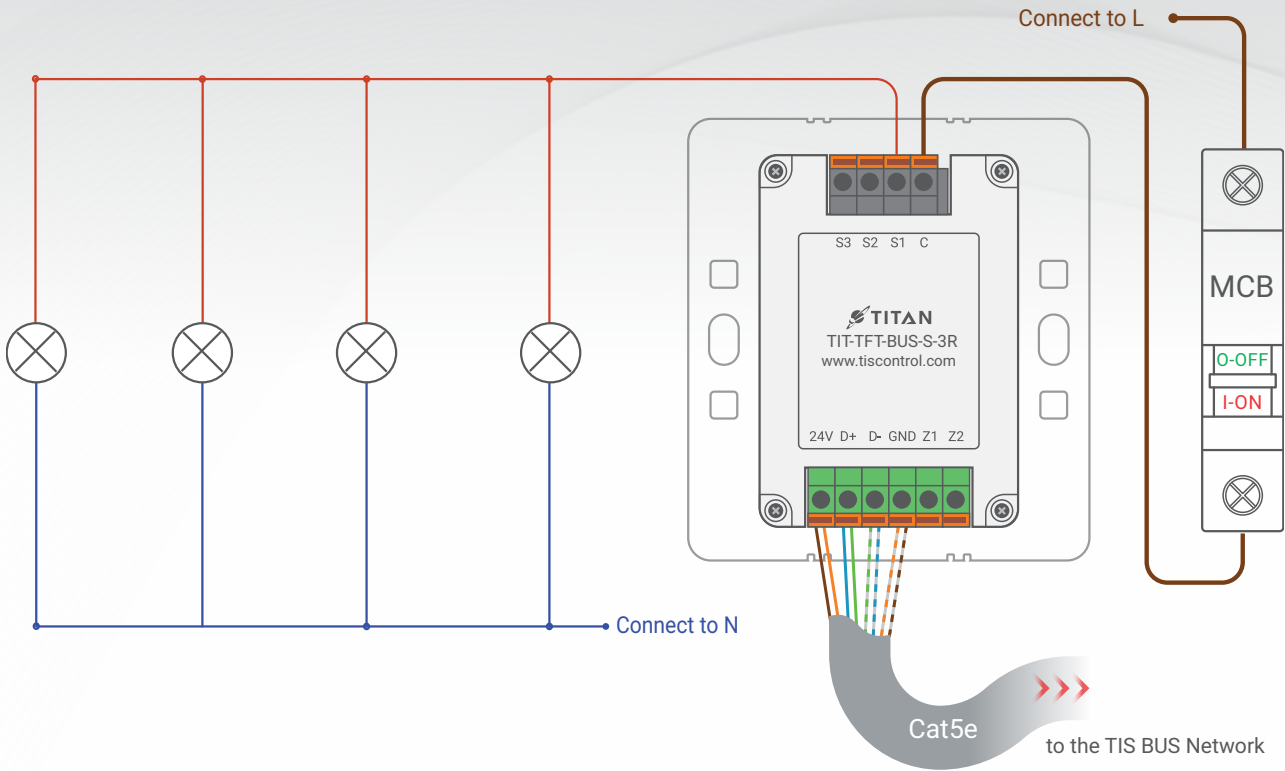

# TIS TITANIA TFT WITH RELAY

Touch Panel

Product Diagrams V 1.1

Model: TIT-TFT-BUS-S-3R

- 2.5 mm Electric Cable
- 1.5 mm Electric Cable
- 1.5 mm Electric Cable

Cat5e connection —

- GND(white-orange)&(white-brown)
- D-(white-green)&(white-blue)
- D+(blue-green)
- +24V(brown-orange)

▲ Figure 1: TIT-TFT-BUS-S-3R & Lights Connection Diagram