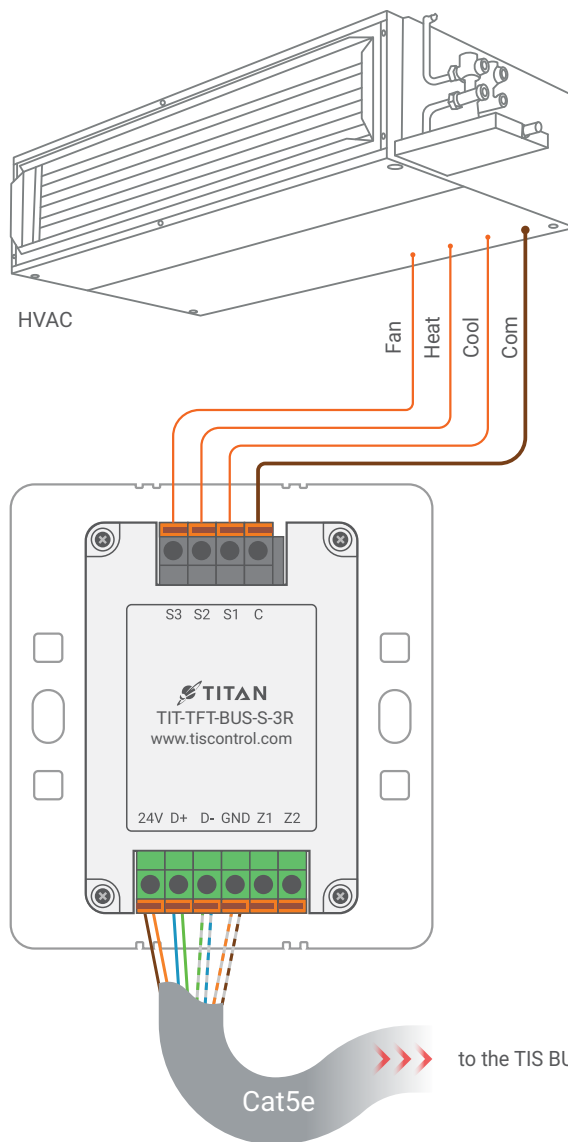

▲ Figure 1: TIT-TFT-BUS-S-3R & Lights Connection Diagram

# TIS TITANIA TFT WITH RELAY

Touch Panel

Model: TIT-TFT-BUS-S-3R

- 2.5 mm Electric Cable
- 1.5 mm Electric Cable
- 1.5 mm Electric Cable

Cat5e connection

- GND(white-orange)&(white-brown)
- D-(white-green)&(white-blue)
- D+(blue-green)
- +24V(brown-orange)

▲ Figure 2: TIT-TFT-BUS-S-3R & FCU Connection Diagram

Copyright © 2020 TIS, All Rights Reserved  
 TIS Logo is a Registered Trademark of Texas Intelligent System LLC in the United States of America. This company takes TIS Control Ltd. in other countries. All of the Specifications are subject to change without notice.

# TIS TITANIA TFT WITH RELAY

Touch Panel

Model: TIT-TFT-BUS-S-3R

- 2.5 mm Electric Cable
- 1.5 mm Electric Cable
- 1.5 mm Electric Cable

- Cat5e connection
- GND(white-orange)&(white-brown)
  - D-(white-green)&(white-blue)
  - D+(blue-green)
  - +24V(brown-orange)