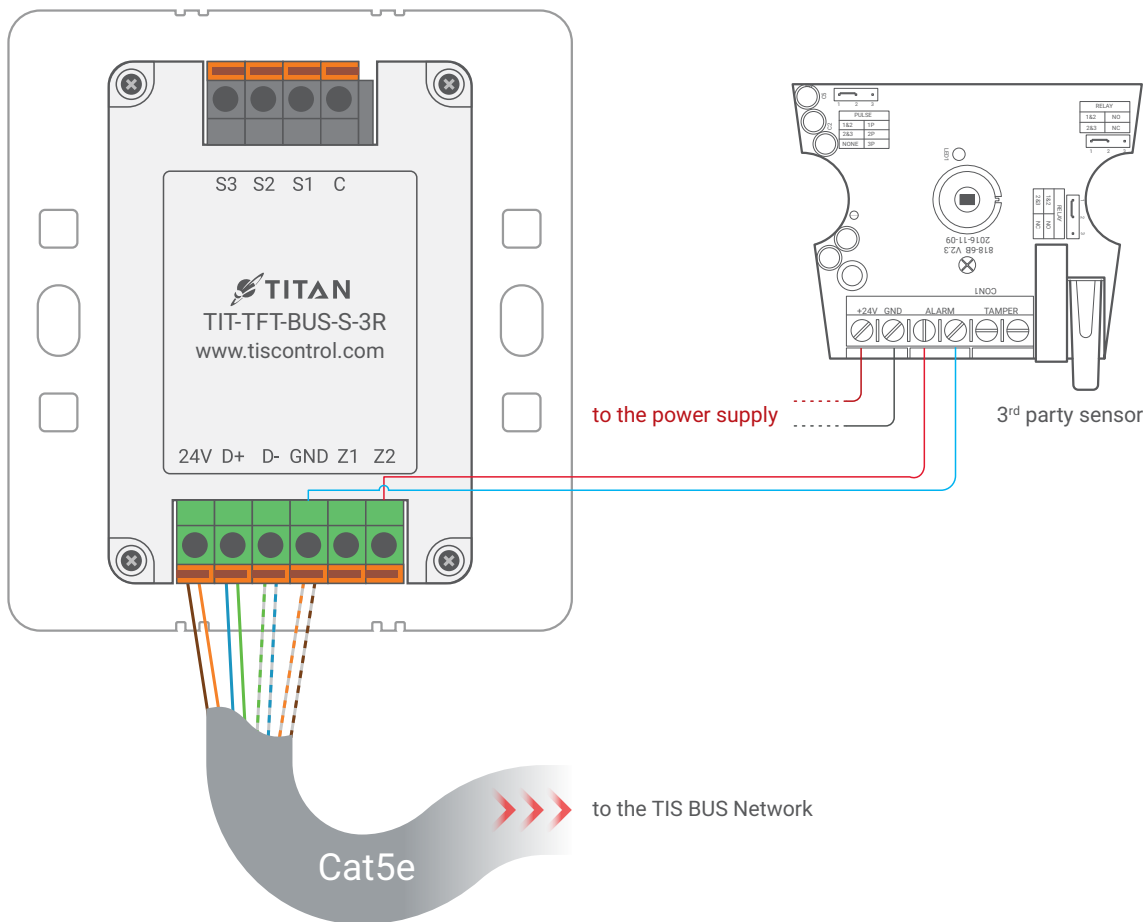

TIS TITANIA TFT WITH RELAY

Touch Panel

Model: TIT-TFT-BUS-S-3R

- low voltage cable
- low voltage cable
- low voltage cable
- low voltage cable

Cat5e connection

- GND(white-orange)&(white-brown)
- D-(white-green)&(white-blue)
- D+(blue-green)
- +24V(brown-orange)

▲ Figure 7: TIT-TFT-BUS-S-3R & 3rd Party Sensor Connection Diagram

Copyright © 2020 TIS, All Rights Reserved
TIS Logo is a Registered Trademark of Texas Intelligent System LLC in the United States of America. This company takes TIS Control Ltd. in other countries. All of the Specifications are subject to change without notice.

TEXAS INTELLIGENT SYSTEM LLC
SUITE# 610, 860 NORTH DOROTHY DR
RICHARDSON
TX 75081.USA

TIS CONTROL LIMITED
RM 1502-p9 Easey CommBldg
253-261 Hennessy Rd Wanchai
Hong Kong