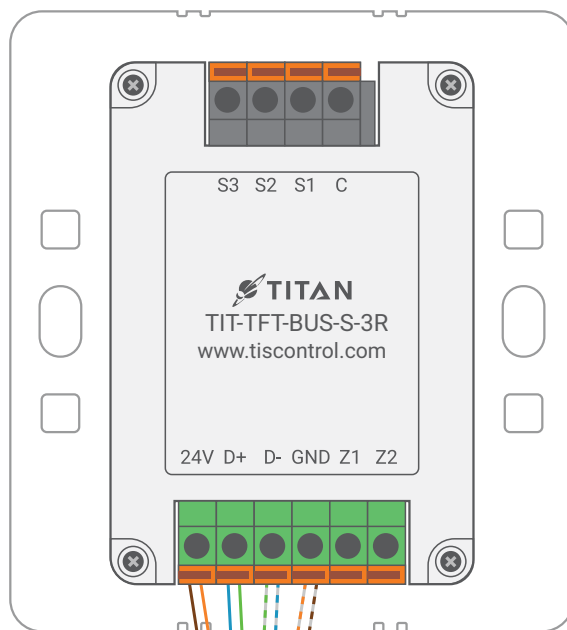

TIS TITANIA TFT WITH RELAY

Touch Panel

Model: TIT-TFT-BUS-S-3R

1. Cat5e connection
2. GND(white-orange)&(white-brown)
   - D-(white-green)&(white-blue)
   - D+(blue-green)
   - +24V(brown-orange)

▲ Figure 8: TIT-TFT-BUS-S-3R Module's Bus Connection Color Coding

Copyright © 2020 TIS, All Rights Reserved
TIS Logo is a Registered Trademark of Texas Intelligent System LLC in the United States of America. This company takes TIS Control Ltd. in other countries. All of the Specifications are subject to change without notice.

TEXAS INTELLIGENT SYSTEM LLC
SUITE# 610, 860 NORTH DOROTHY DR
RICHARDSON
TX 75081,USA

TIS CONTROL LIMITED
RM 1502-p9 Easay CommBldg
253-261 Hennessy Rd Wanchai
Hong Kong