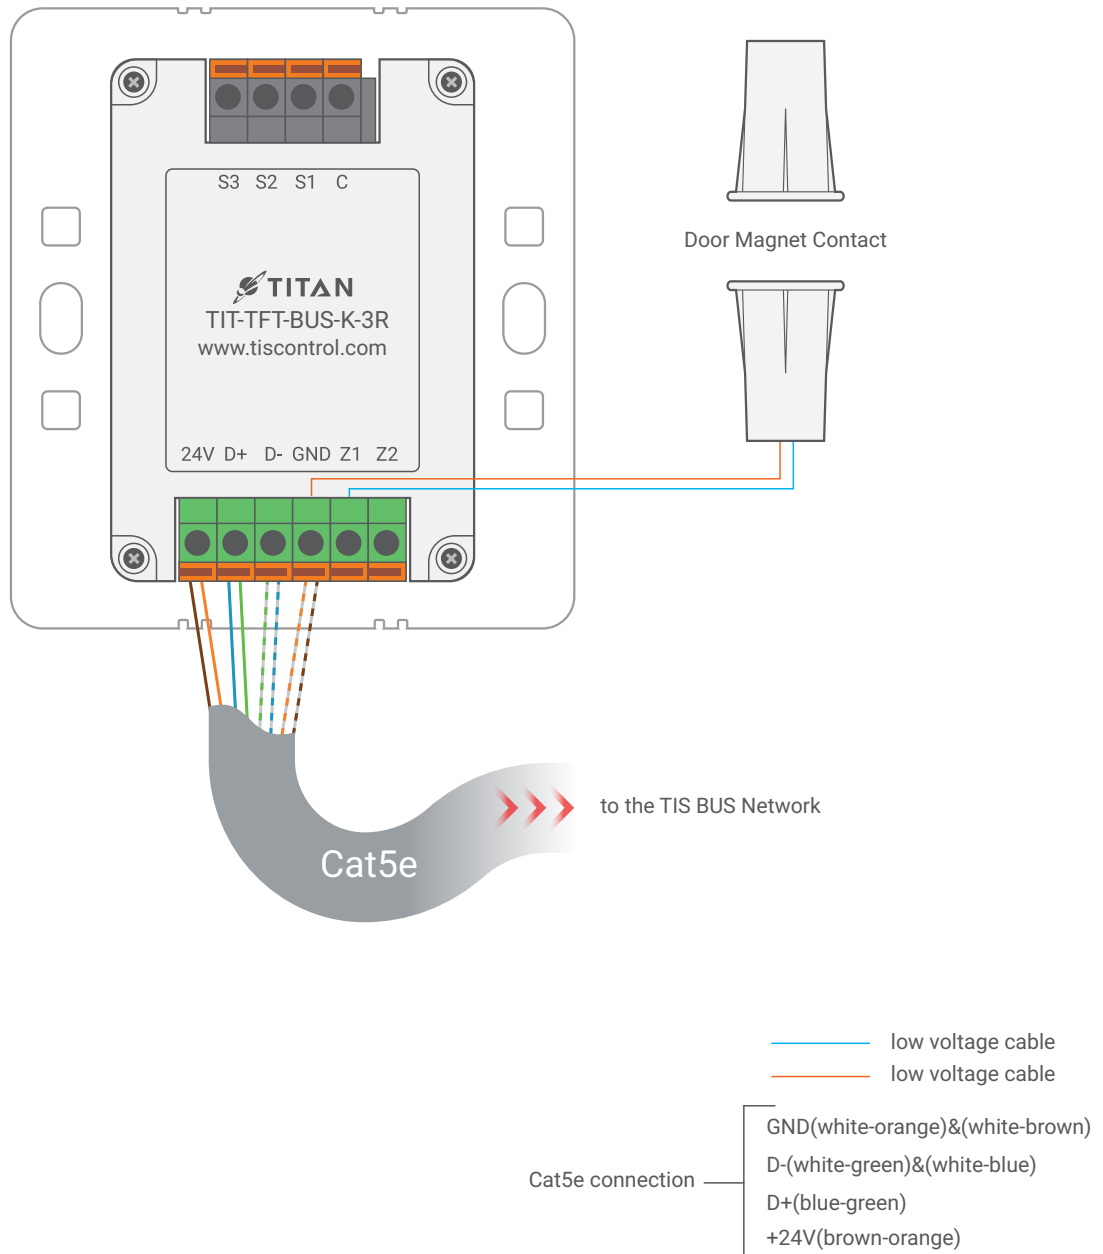

TIS TITAN TFT WITH RELAY

Touch Panel

Model: TIT-TFT-BUS-K-3R

▲ Figure 6: TIT-TFT-BUS-K-3R & Magnetic Door Contact Connection Diagram

Copyright © 2020 TIS, All Rights Reserved
TIS Logo is a Registered Trademark of Texas Intelligent System LLC in the United States of America. This company takes TIS Control Ltd. in other countries. All of the Specifications are subject to change without notice.

TEXAS INTELLIGENT SYSTEM LLC
SUITE# 610, 860 NORTH DOROTHY DR
RICHARDSON
TX 75081.USA

TIS CONTROL LIMITED
RM 1502-p9 Easey CommBldg
253-261 Hennessy Rd Wanchai
Hong Kong