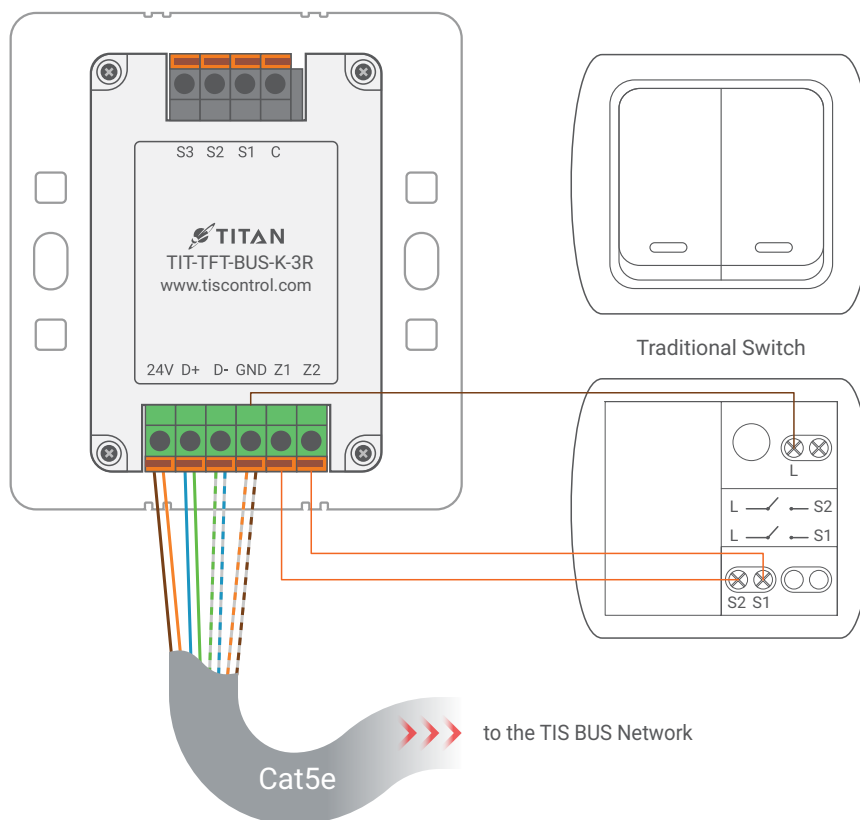

TIS TITAN TFT WITH RELAY

Touch Panel

Model: TIT-TFT-BUS-K-3R

▲ Figure 5: TIT-TFT-BUS-K-3R & Traditional Switch Connection Diagram

Copyright © 2020 TIS, All Rights Reserved
TIS Logo is a Registered Trademark of Texas Intelligent System LLC in the United States of America. This company takes TIS Control Ltd. in other countries. All of the Specifications are subject to change without notice.

TEXAS INTELLIGENT SYSTEM LLC
SUITE# 610, 860 NORTH DOROTHY DR
RICHARDSON
TX 75081,USA

TIS CONTROL LIMITED
RM 1502-p9 Eassey CommBldg
253-261 Hennessy Rd Wanchai
Hong Kong