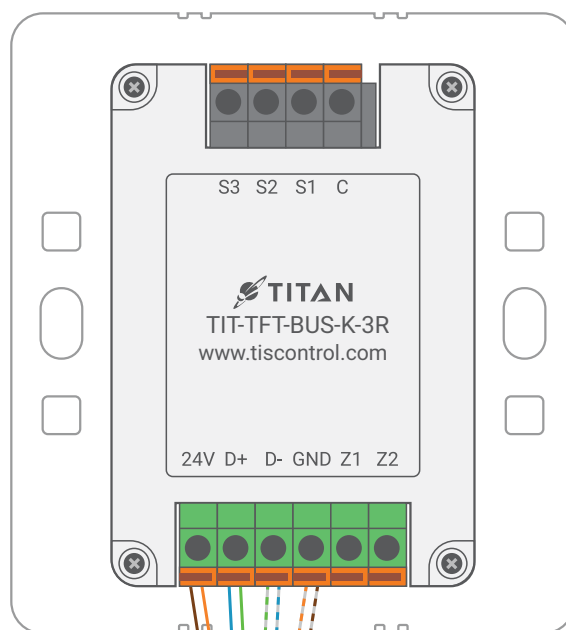

TIS TITAN TFT WITH RELAY

Touch Panel

Model: TIT-TFT-BUS-K-3R

1. Cat5e connection
2. GND(white-orange)&(white-brown)
   - D-(white-green)&(white-blue)
   - D+(blue-green)
   - +24V(brown-orange)

▲ Figure 8: TIT-TFT-BUS-K-3R Module's Bus Connection Color Coding

Copyright © 2020 TIS, All Rights Reserved
TIS Logo is a Registered Trademark of Texas Intelligent System LLC in the United States of America. This company takes TIS Control Ltd. in other countries. All of the Specifications are subject to change without notice.

TEXAS INTELLIGENT SYSTEM LLC
SUITE# 610, 860 NORTH DOROTHY DR
RICHARDSON
TX 75081.USA

TIS CONTROL LIMITED
RM 1502-p9 Easey CommBldg
253-261 Hennessy Rd Wanchai
Hong Kong