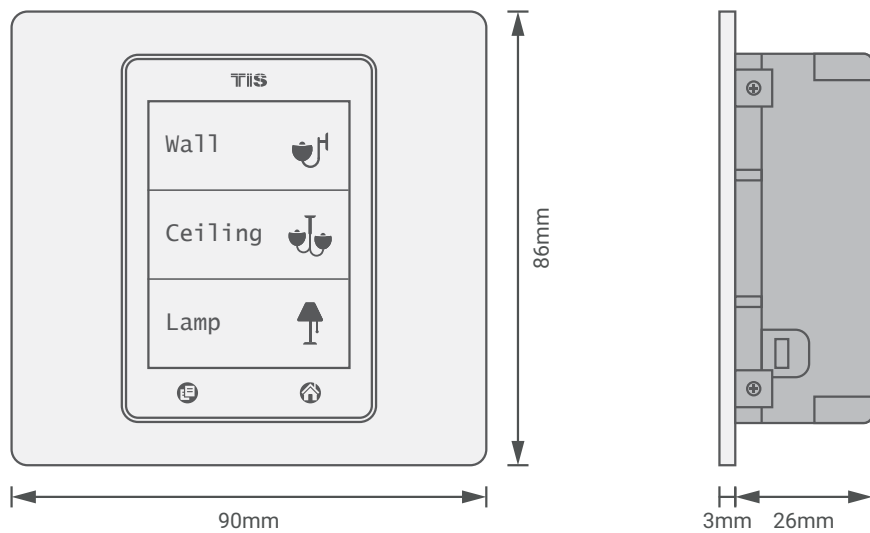

Model: TIT-TFT-BUS-K-3R

▲ Figure 9: TIT-TFT-BUS-K dimensions Diagram

Copyright © 2020 TIS, All Rights Reserved
TIS Logo is a Registered Trademark of Texas Intelligent System LLC in the United States of America. This company takes TIS Control Ltd. in other countries. All of the Specifications are subject to change without notice.