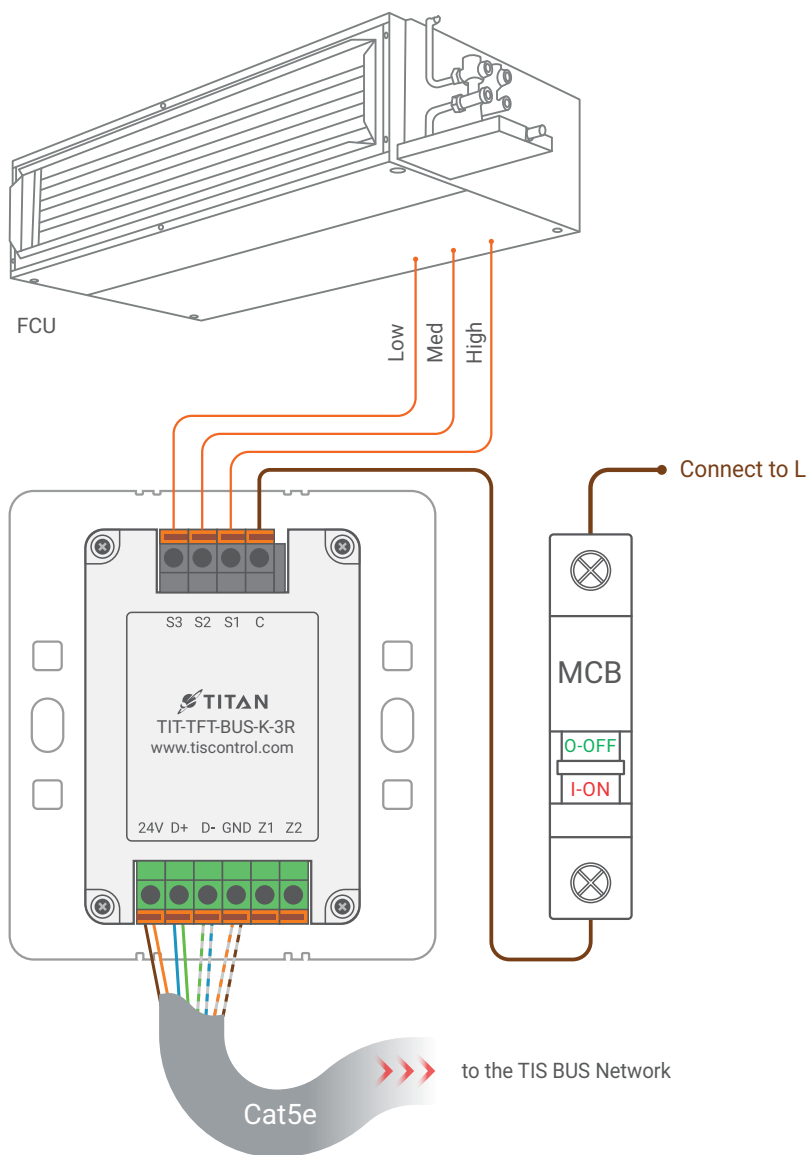

TIS TITAN TFT WITH RELAY

Touch Panel

Product Diagrams V 1.1

Model: TIT-TFT-BUS-K-3R

- 2.5 mm Electric Cable
- 1.5 mm Electric Cable
- 1.5 mm Electric Cable

- Cat5e connection
- GND(white-orange)&(white-brown)
 - D-(white-green)&(white-blue)
 - D+(blue-green)
 - +24V(brown-orange)

▲ Figure 1: TIT-TFT-BUS-K-3R & Lights Connection Diagram

TIS TITAN TFT WITH RELAY

Touch Panel

Model: TIT-TFT-BUS-K-3R

- 2.5 mm Electric Cable
- 1.5 mm Electric Cable
- 1.5 mm Electric Cable
- GND(white-orange)&(white-brown)
- D-(white-green)&(white-blue)
- D+(blue-green)
- +24V(brown-orange)

Cat5e connection

▲ Figure 2: TIT-TFT-BUS-K-3R & FCU Connection Diagram

Copyright © 2020 TIS, All Rights Reserved
 TIS Logo is a Registered Trademark of Texas Intelligent System LLC in the United States of America. This company takes TIS Control Ltd. in other countries. All of the Specifications are subject to change without notice.