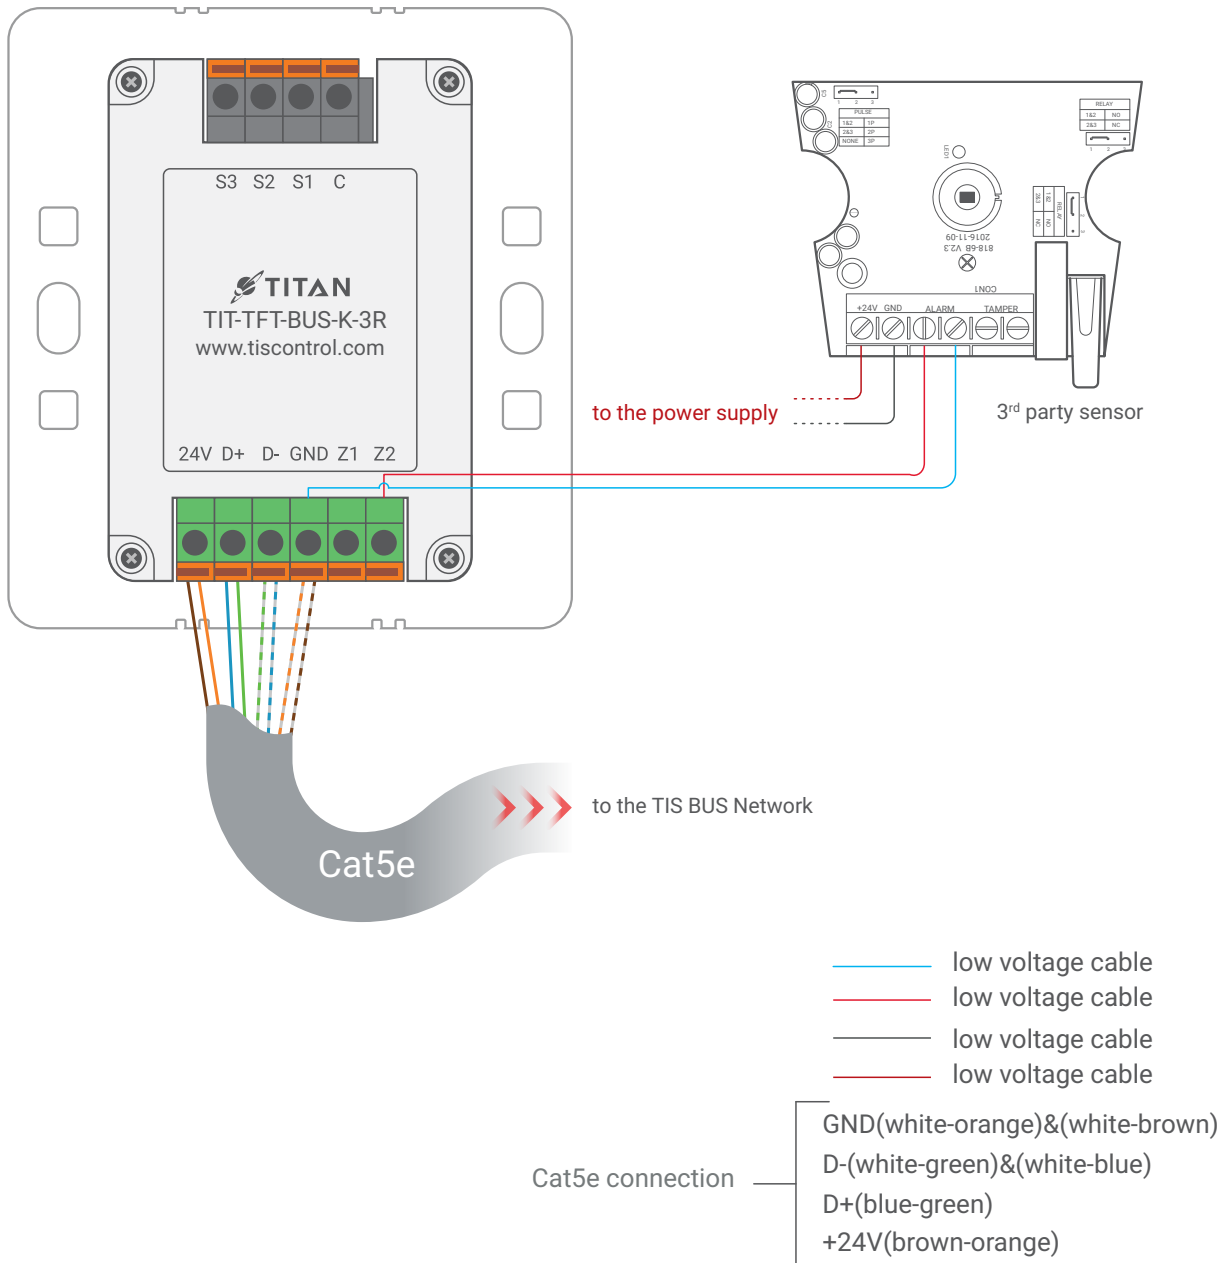

TIS TITAN TFT WITH RELAY

Touch Panel

Model: TIT-TFT-BUS-K-3R

▲ Figure 7: TIT-TFT-BUS-K-3R & 3rd Party Sensor Connection Diagram

Copyright © 2020 TIS, All Rights Reserved
TIS Logo is a Registered Trademark of Texas Intelligent System LLC in the United States of America. This company takes TIS Control Ltd. in other countries. All of the Specifications are subject to change without notice.

TEXAS INTELLIGENT SYSTEM LLC
SUITE# 610, 860 NORTH DOROTHY DR
RICHARDSON
TX 75081.USA

TIS CONTROL LIMITED
RM 1502-p9 Eassey CommBldg
253-261 Hennessy Rd Wanchai
Hong Kong