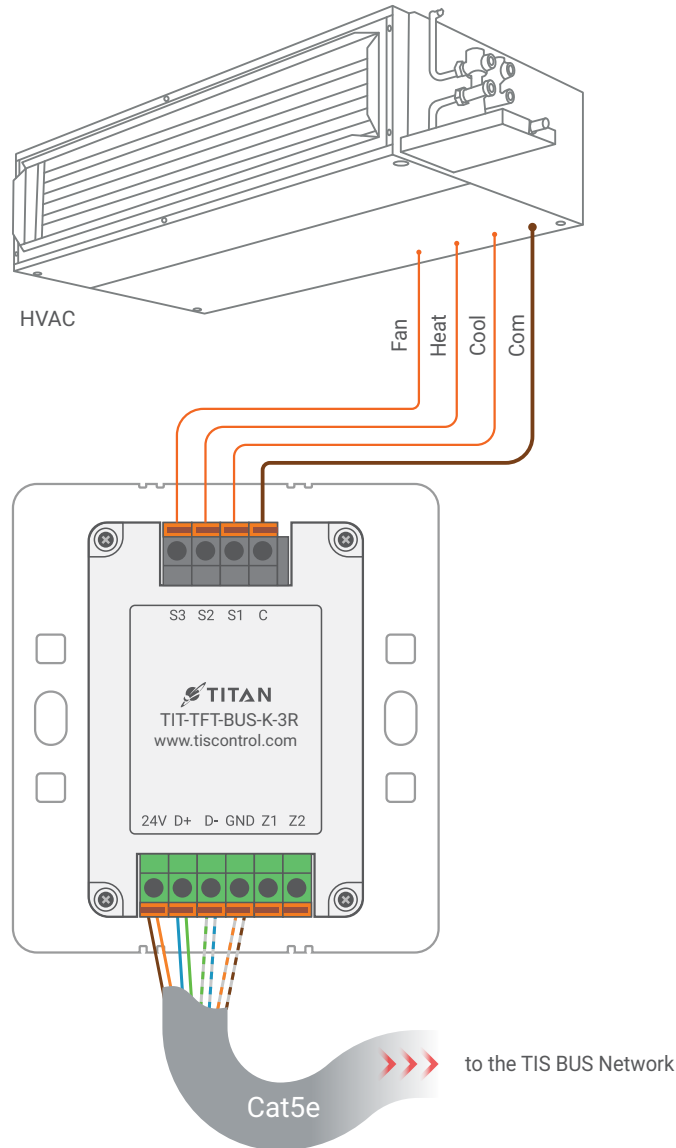

TIS TITAN TFT WITH RELAY

Touch Panel

Model: TIT-TFT-BUS-K-3R

- 2.5 mm Electric Cable
  - 1.5 mm Electric Cable
  - 1.5 mm Electric Cable
2. Cat5e connection {
3. GND(white-orange)&(white-brown)
   - D-(white-green)&(white-blue)
   - D+(blue-green)
   - +24V(brown-orange)

▲ Figure 3: TIT-TFT-BUS-K-3R & HVAC Connection Diagram

Copyright © 2020 TIS, All Rights Reserved
TIS Logo is a Registered Trademark of Texas Intelligent System LLC in the United States of America. This company takes TIS Control Ltd. in other countries. All of the Specifications are subject to change without notice.

TEXAS INTELLIGENT SYSTEM LLC
SUITE# 610, 860 NORTH DOROTHY DR
RICHARDSON
TX 75081.USA

TIS CONTROL LIMITED
RM 1502-p9 Easey CommBldg
253-261 Hennessy Rd Wanchai
Hong Kong