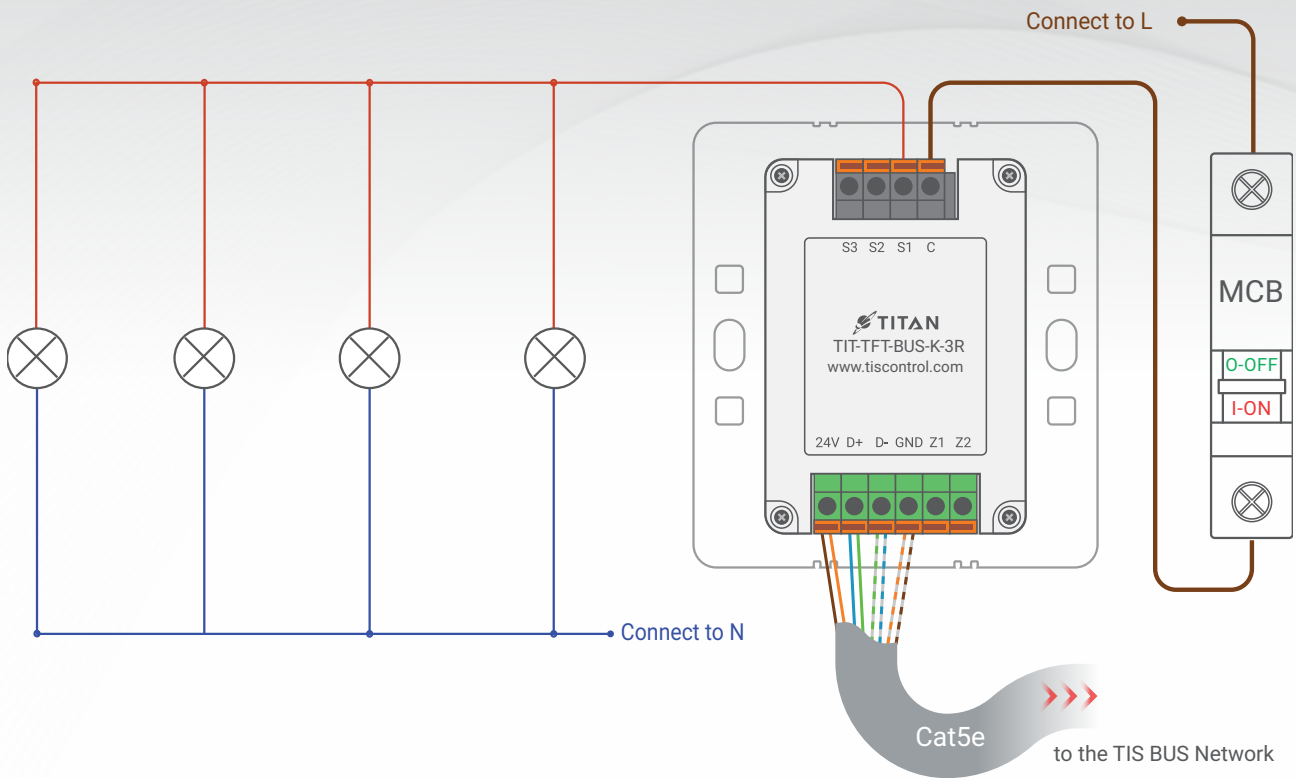

TIS TITAN TFT WITH RELAY

Touch Panel

Product Diagrams V 1.1

Model: TIT-TFT-BUS-K-3R

- 2.5 mm Electric Cable
- 1.5 mm Electric Cable
- 1.5 mm Electric Cable

- Cat5e connection
- GND(white-orange)&(white-brown)
 - D-(white-green)&(white-blue)
 - D+(blue-green)
 - +24V(brown-orange)

▲ Figure 1: TIT-TFT-BUS-K-3R & Lights Connection Diagram

TIS TITAN TFT WITH RELAY

Touch Panel

Model: TIT-TFT-BUS-K-3R

- 2.5 mm Electric Cable
- 1.5 mm Electric Cable
- 1.5 mm Electric Cable
- GND(white-orange)&(white-brown)
- D-(white-green)&(white-blue)
- D+(blue-green)
- +24V(brown-orange)