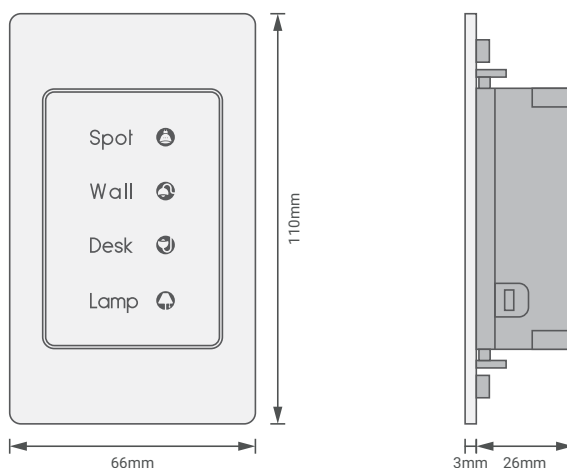

Model: TIT-4G-BUS-K, TIT-4G-BUS-S

PRODUCT SPECIFICATIONS

Temperature range

Operation	-10...60°C
Storage	-20...50°C
Transport	-25...75°C

Air humidity

<80% non-condensing

Titan 4G panel
TIT-4G-BUS-K

Titania 4G panel
TIT-4G-BUS-S