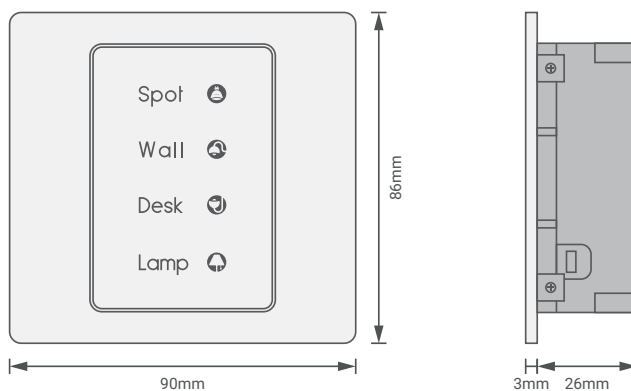

Model: TIT-4G-BUS-K, TIT-4G-BUS-S

PRODUCT SPECIFICATIONS

Temperature range

Operation	-10...60°C
Storage	-20...50°C
Transport	-25...75°C

Air humidity

<80% non-condensing

Titan 4G panel
TIT-4G-BUS-K

Titania 4G panel
TIT-4G-BUS-S