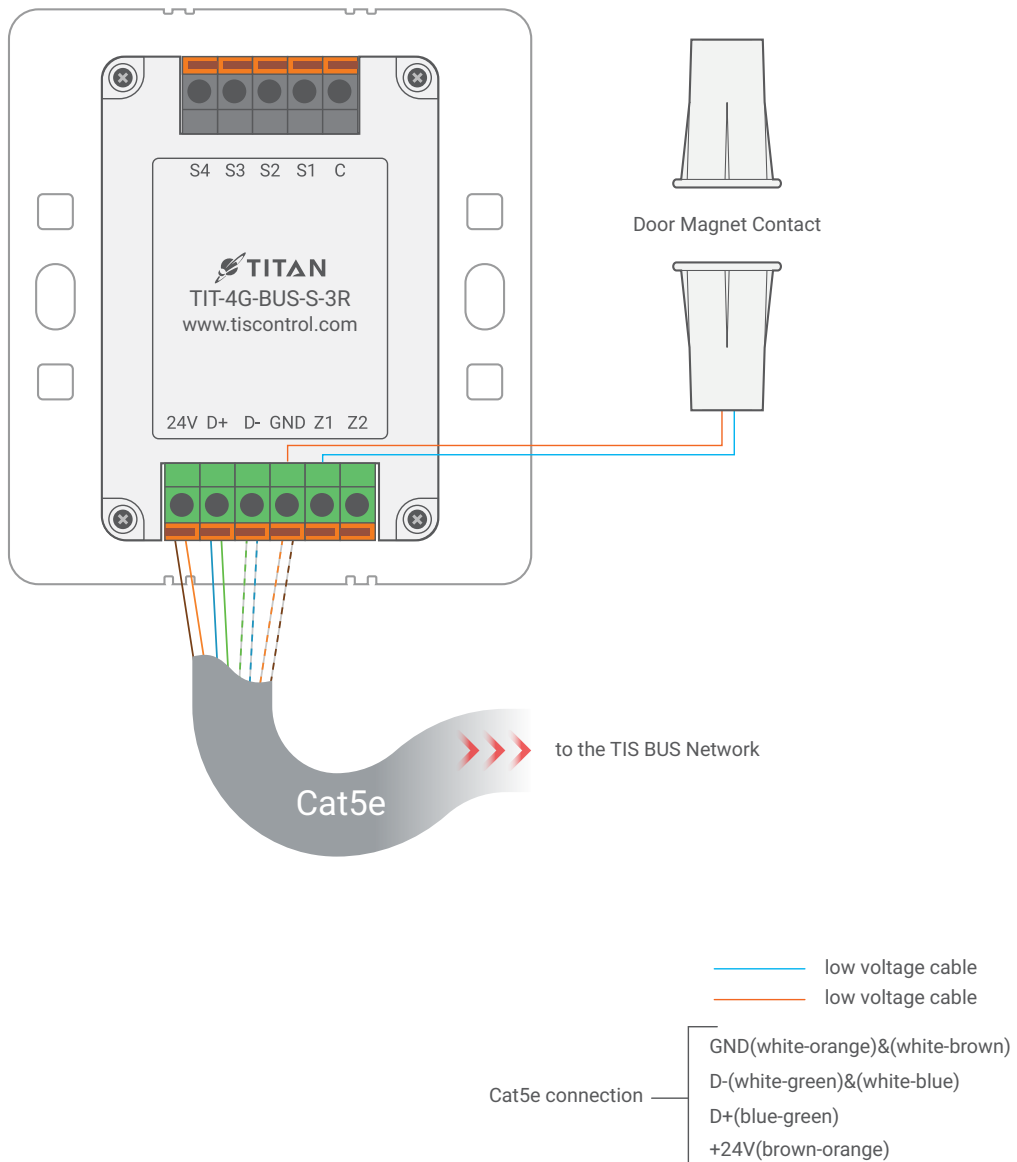

▲ Figure 4: TIT-4G-BUS-S-3R & Motors Connection Diagram

Copyright © 2020 TIS, All Rights Reserved
 TIS Logo is a Registered Trademark of Texas Intelligent System LLC in the United States of America. This company takes TIS Control Ltd. in other countries. All of the Specifications are subject to change without notice.

Touch Panel

Model: TIT-4G-BUS-S-3R

▲ Figure 5: TIT-4G-BUS-S-3R & Magnetic Door Contact Connection Diagram

Copyright © 2020 TIS, All Rights Reserved
TIS Logo is a Registered Trademark of Texas Intelligent System LLC in the United States of America. This company takes TIS Control Ltd. in other countries. All of the Specifications are subject to change without notice.