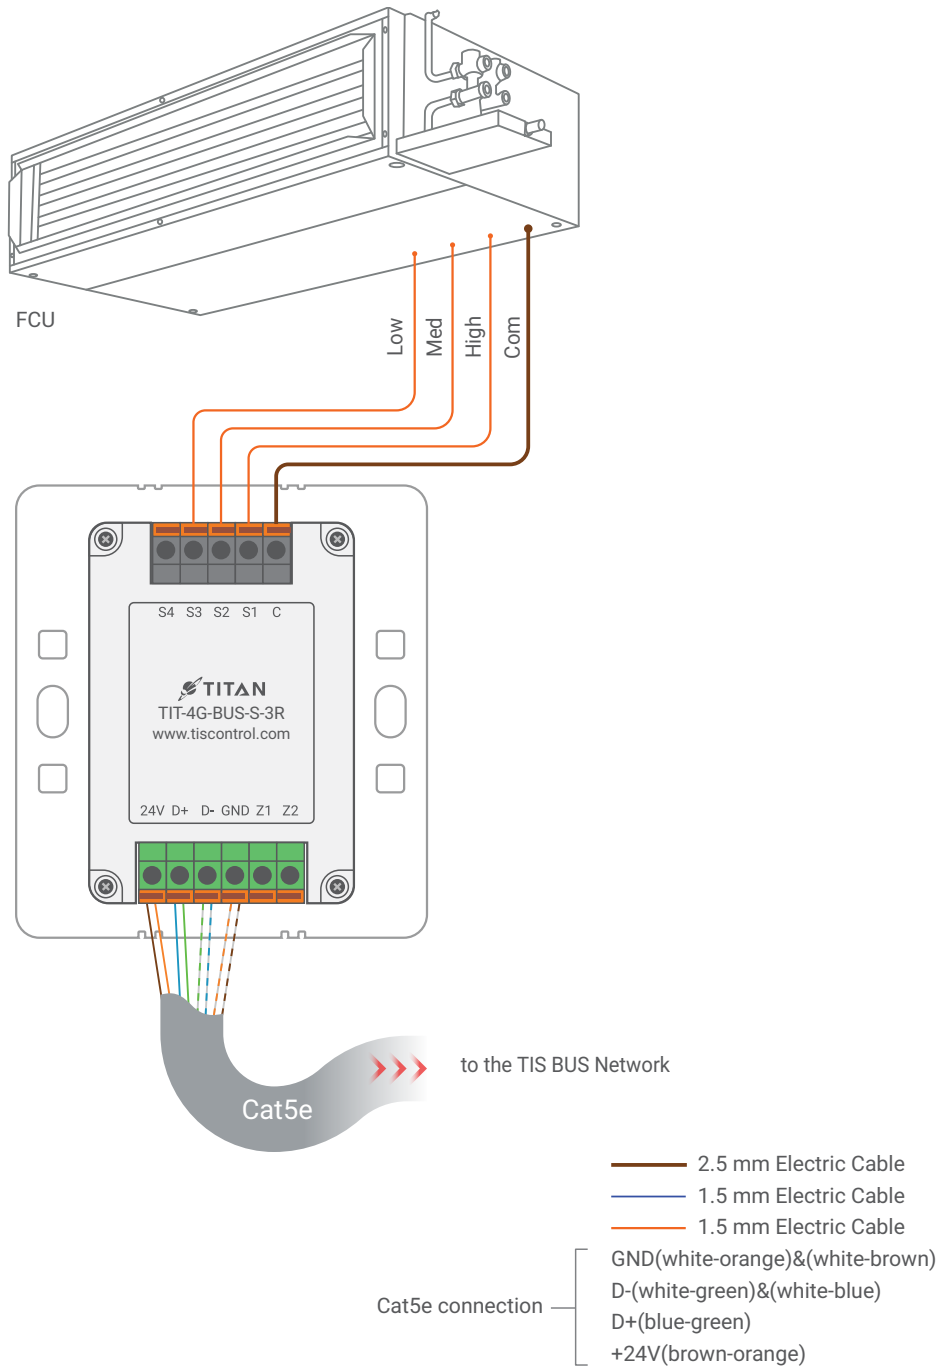

TIS TITANIA 4GANG WITH RELAY

Product Diagrams V 1.1

Model: TIT-4G-BUS-S-3R

- 2.5 mm Electric Cable
- 1.5 mm Electric Cable
- 1.5 mm Electric Cable

Cat5e connection —

- GND(white-orange)&(white-brown)
- D-(white-green)&(white-blue)
- D+(blue-green)
- +24V(brown-orange)

▲ Figure 1: TIT-4G-BUS-S-3R & Lights Connection Diagram

TIS TITANIA 4GANG WITH RELAY

Touch Panel

Model: TIT-4G-BUS-S-3R

- 2.5 mm Electric Cable
- 1.5 mm Electric Cable
- 1.5 mm Electric Cable

- Cat5e connection
- GND(white-orange)&(white-brown)
 - D-(white-green)&(white-blue)
 - D+(blue-green)
 - +24V(brown-orange)

▲ Figure 2: TIT-4G-BUS-S-3R & FCU Connection Diagram

Copyright © 2020 TIS, All Rights Reserved
 TIS Logo is a Registered Trademark of Texas Intelligent System LLC in the United States of America. This company takes TIS Control Ltd. in other countries. All of the Specifications are subject to change without notice.

Touch Panel

Model: TIT-4G-BUS-S-3R

▲ Figure 3: TIT-4G-BUS-S-3R & FCU Connection Diagram-

Copyright © 2020 TIS, All Rights Reserved
TIS Logo is a Registered Trademark of Texas Intelligent System LLC in the United States of America. This company takes TIS Control Ltd. in other countries. All of the Specifications are subject to change without notice.