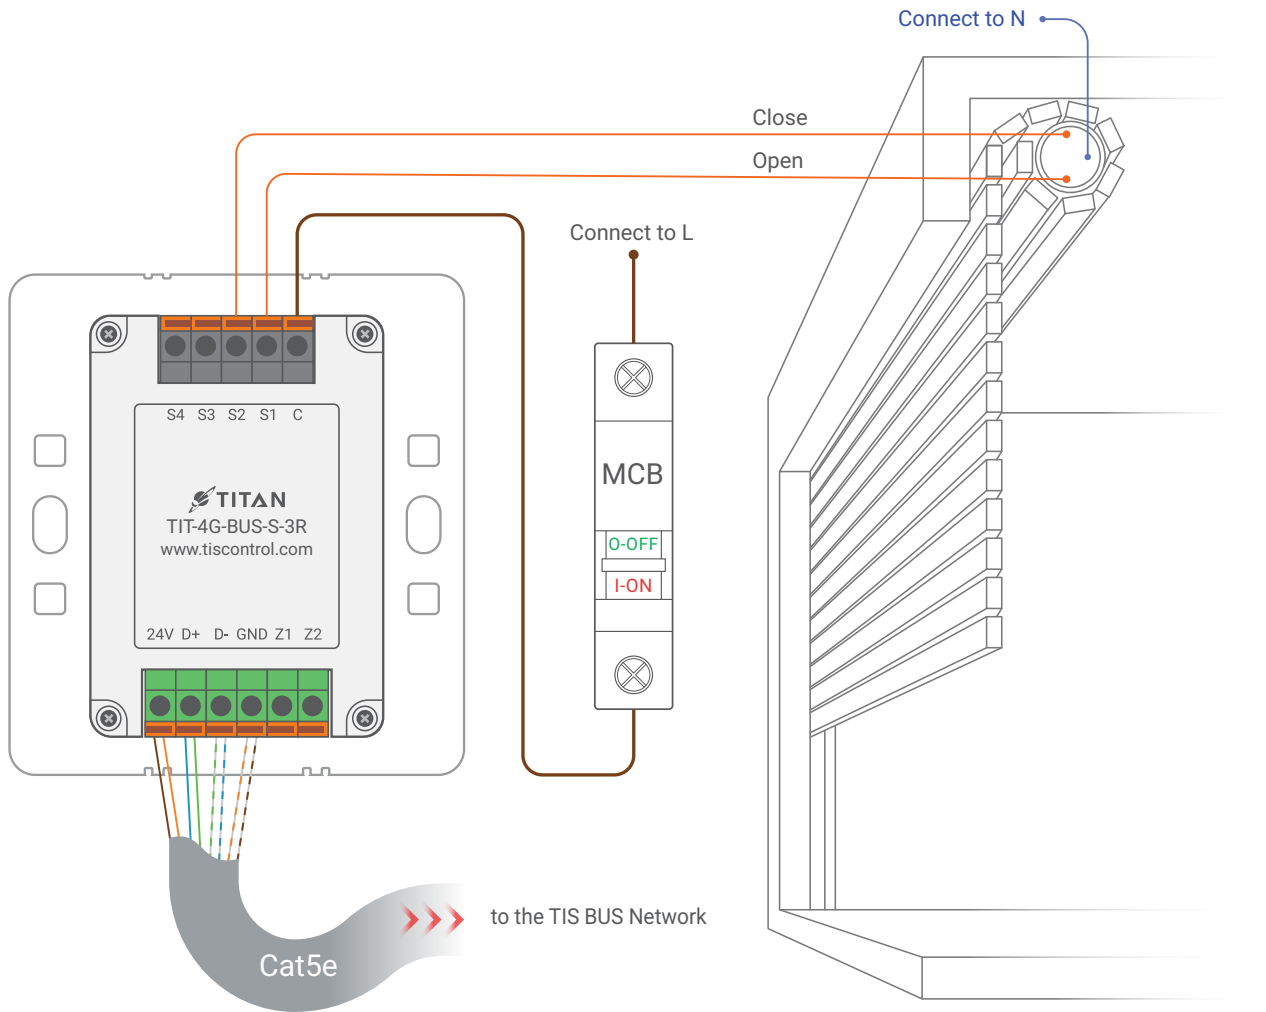

TIS TITANIA 4GANG WITH RELAY

Touch Panel

Model: TIT-4G-BUS-S-3R

- 2.5 mm Electric Cable
- 1.5 mm Electric Cable
- 1.5 mm Electric Cable

Cat5e connection —

- GND(white-orange)&(white-brown)
- D-(white-green)&(white-blue)
- D+(blue-green)
- +24V(brown-orange)

▲ Figure 4: TIT-4G-BUS-S-3R & Motors Connection Diagram

Copyright © 2020 TIS, All Rights Reserved
TIS Logo is a Registered Trademark of Texas Intelligent System LLC in the United States of America. This company takes TIS Control Ltd. in other countries. All of the Specifications are subject to change without notice.

TEXAS INTELLIGENT SYSTEM LLC
SUITE# 610, 860 NORTH DOROTHY DR
RICHARDSON
TX 75081.USA

TIS CONTROL LIMITED
RM 1502-p9 Easey CommBldg
253-261 Hennessy Rd Wanchai
Hong Kong