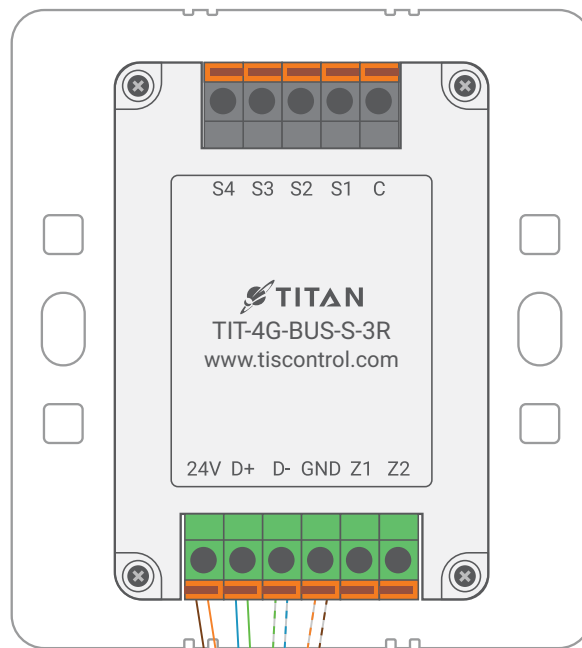

TIS TITANIA 4GANG WITH RELAY

Touch Panel

Model: TIT-4G-BUS-S-3R

TITAN
TIT-4G-BUS-S-3R
www.tiscontrol.com

24V D+ D- GND Z1 Z2

Cat5e

to the TIS BUS Network