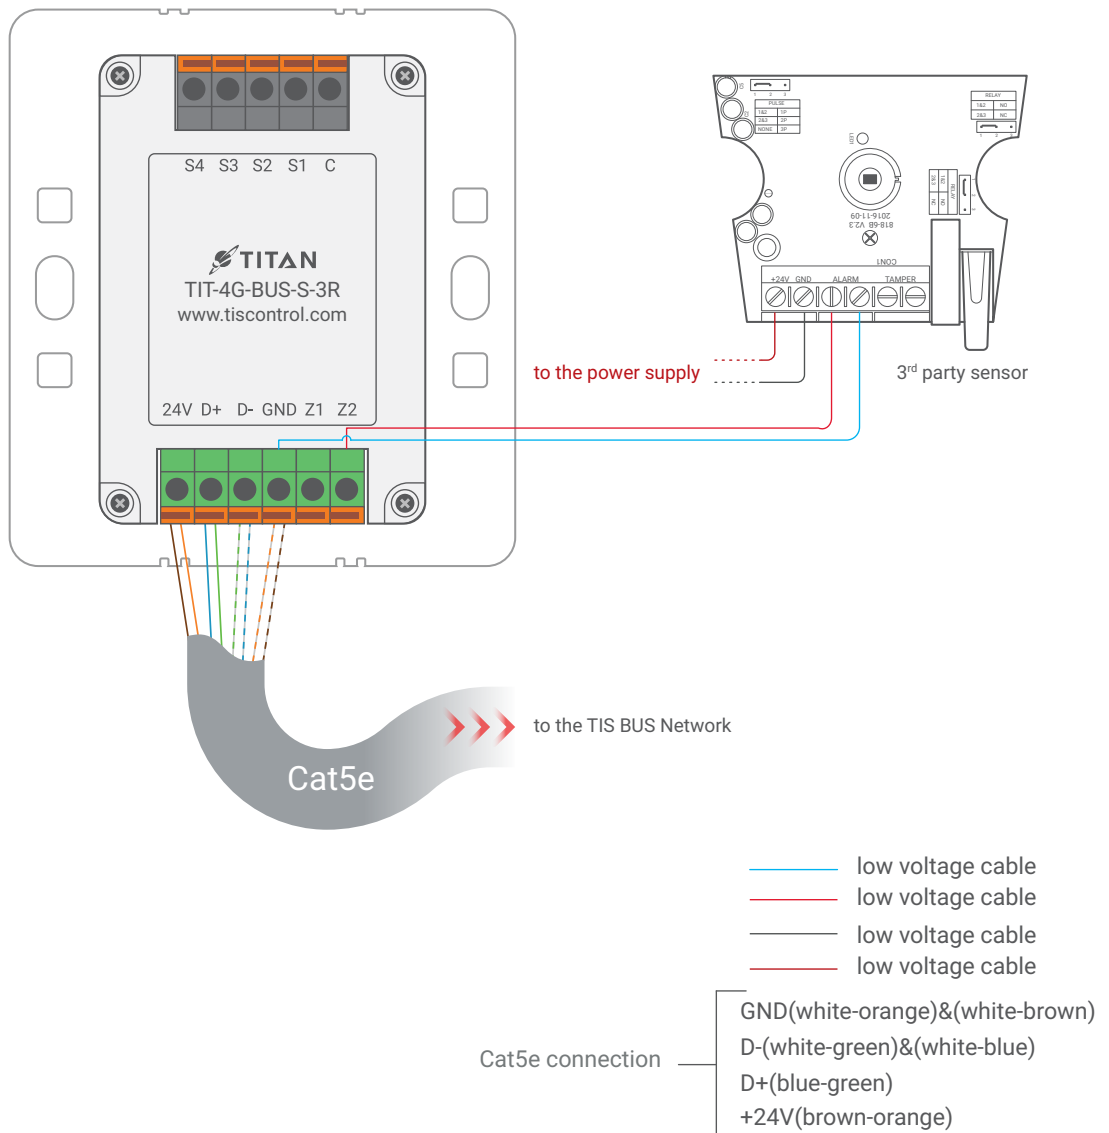

Touch Panel

Model: TIT-4G-BUS-S-3R

▲ Figure 5: TIT-4G-BUS-S-3R & Magnetic Door Contact Connection Diagram

Copyright © 2020 TIS, All Rights Reserved
TIS Logo is a Registered Trademark of Texas Intelligent System LLC in the United States of America. This company takes TIS Control Ltd. in other countries. All of the Specifications are subject to change without notice.

Model: TIT-4G-BUS-S-3R

▲ Figure 6: TIT-4G-BUS-S-3R & 3rd Party Sensor Connection Diagram

Copyright © 2020 TIS, All Rights Reserved
 TIS Logo is a Registered Trademark of Texas Intelligent System LLC in the United States of America. This company takes TIS Control Ltd. in other countries. All of the Specifications are subject to change without notice.