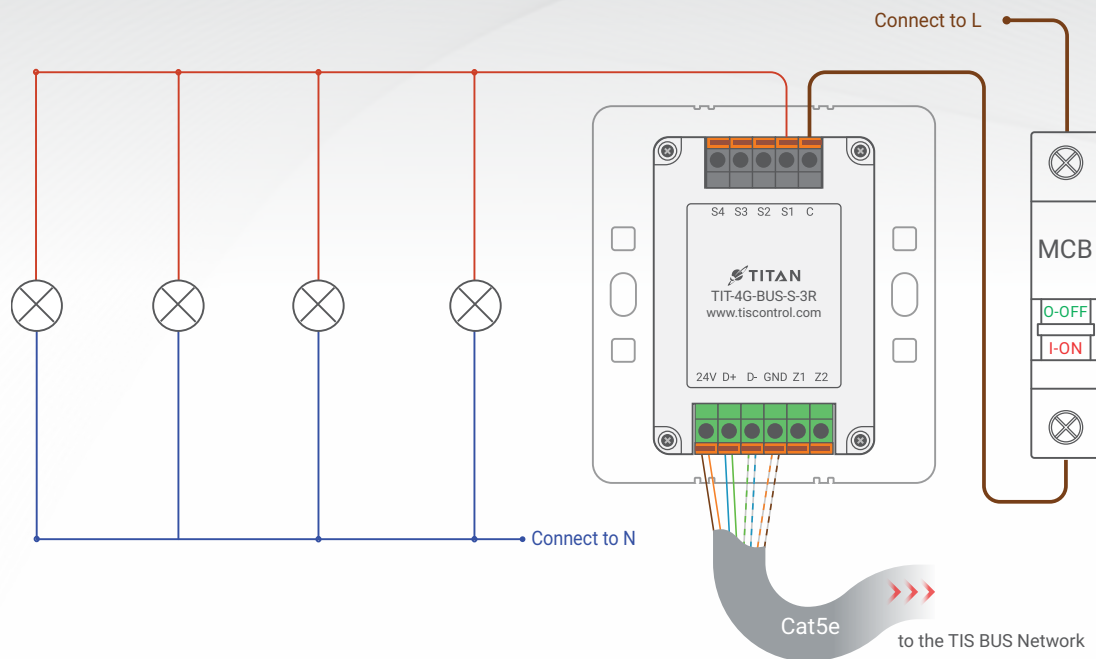

TIS TITANIA 4GANG WITH RELAY

Product Diagrams V 1.1

Model: TIT-4G-BUS-S-3R

- 2.5 mm Electric Cable
- 1.5 mm Electric Cable
- 1.5 mm Electric Cable

Cat5e connection —

- GND(white-orange)&(white-brown)
- D-(white-green)&(white-blue)
- D+(blue-green)
- +24V(brown-orange)

▲ Figure 1: TIT-4G-BUS-S-3R & Lights Connection Diagram

TIS TITANIA 4GANG WITH RELAY

Touch Panel

Model: TIT-4G-BUS-S-3R

- 2.5 mm Electric Cable
- 1.5 mm Electric Cable
- 1.5 mm Electric Cable

- Cat5e connection
- GND(white-orange)&(white-brown)
 - D-(white-green)&(white-blue)
 - D+(blue-green)
 - +24V(brown-orange)