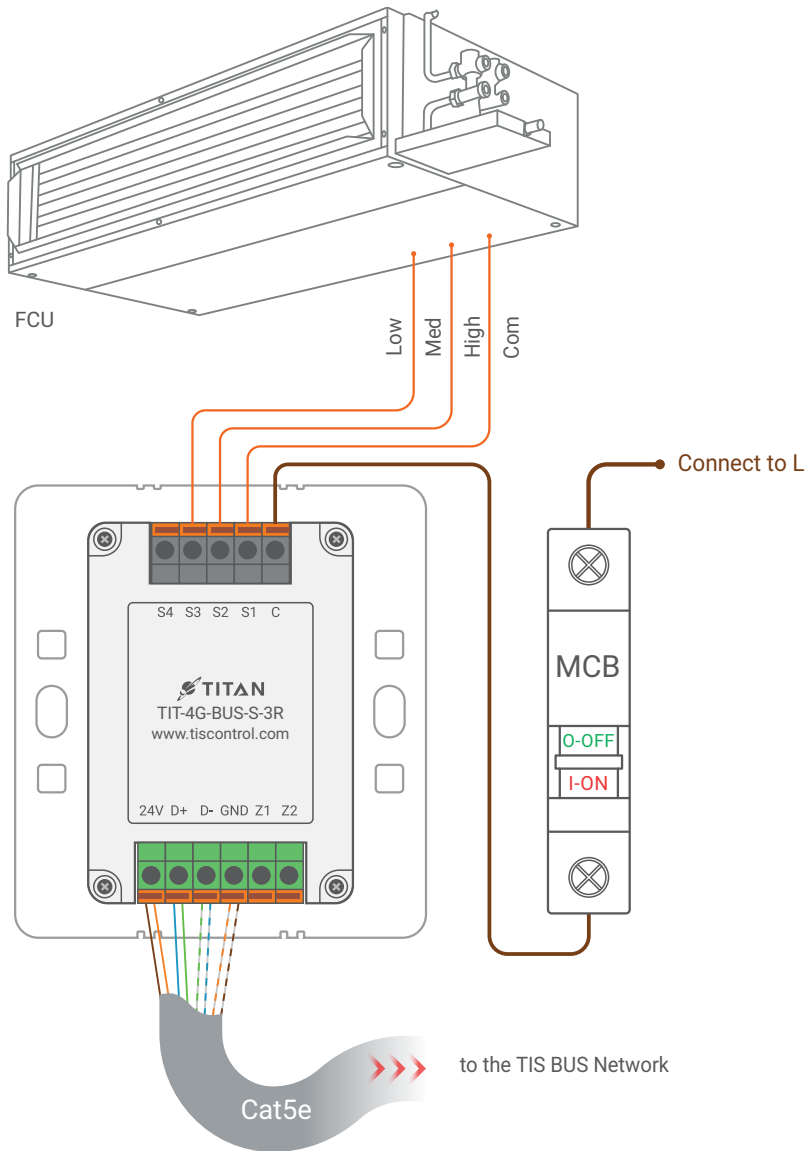

TIS TITANIA 4GANG WITH RELAY

Product Diagrams V 1.1

Model: TIT-4G-BUS-S-3R

- 2.5 mm Electric Cable
- 1.5 mm Electric Cable
- 1.5 mm Electric Cable

Cat5e connection —

- GND(white-orange)&(white-brown)
- D-(white-green)&(white-blue)
- D+(blue-green)
- +24V(brown-orange)

▲ Figure 1: TIT-4G-BUS-S-3R & Lights Connection Diagram

TIS TITANIA 4GANG WITH RELAY

Touch Panel

Model: TIT-4G-BUS-S-3R

- 2.5 mm Electric Cable
- 1.5 mm Electric Cable
- 1.5 mm Electric Cable

- Cat5e connection
- GND(white-orange)&(white-brown)
 - D-(white-green)&(white-blue)
 - D+(blue-green)
 - +24V(brown-orange)

▲ Figure 2: TIT-4G-BUS-S-3R & FCU Connection Diagram

Copyright © 2020 TIS, All Rights Reserved
 TIS Logo is a Registered Trademark of Texas Intelligent System LLC in the United States of America. This company takes TIS Control Ltd. in other countries. All of the Specifications are subject to change without notice.

Touch Panel

Model: TIT-4G-BUS-S-3R

▲ Figure 3: TIT-4G-BUS-S-3R & FCU Connection Diagram-

Copyright © 2020 TIS, All Rights Reserved
TIS Logo is a Registered Trademark of Texas Intelligent System LLC in the United States of America. This company takes TIS Control Ltd. in other countries. All of the Specifications are subject to change without notice.