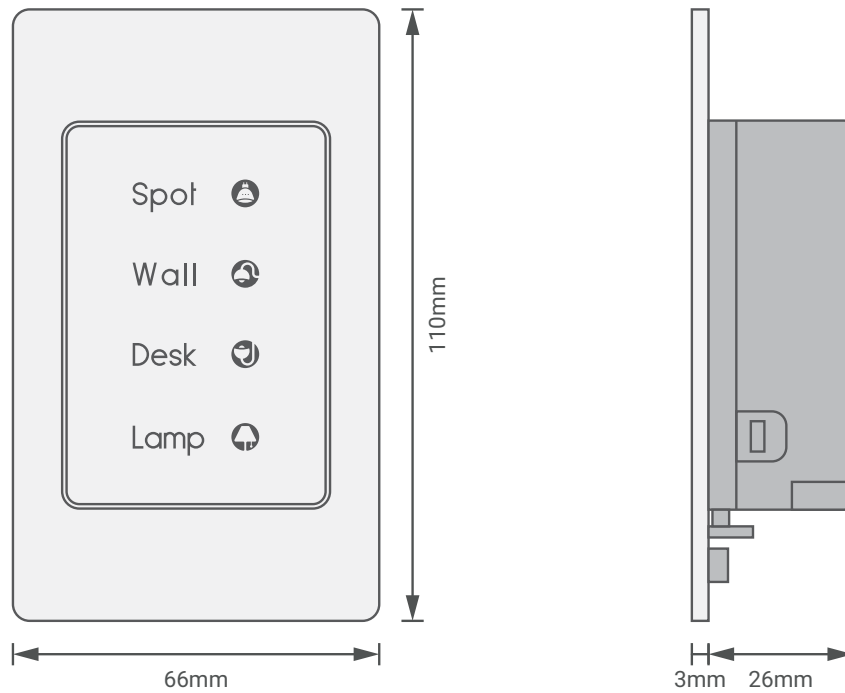

TIS TITANIA 4GANG WITH RELAY

Touch Panel

Model: TIT-4G-BUS-S-3R

▲ Figure 8: TIT-4G-BUS-S-3R dimensions Diagram

Copyright © 2020 TIS, All Rights Reserved

TIS Logo is a Registered Trademark of Texas Intelligent System LLC in the United States of America. This company takes TIS Control Ltd. in other countries. All of the Specifications are subject to change without notice.

TEXAS INTELLIGENT SYSTEM LLC

SUITE# 610, 860 NORTH DOROTHY DR
RICHARDSON
TX 75081.USA

TIS CONTROL LIMITED

RM 1502-p9 Easay CommBldg
253-261 Hennessy Rd Wanchai
Hong Kong