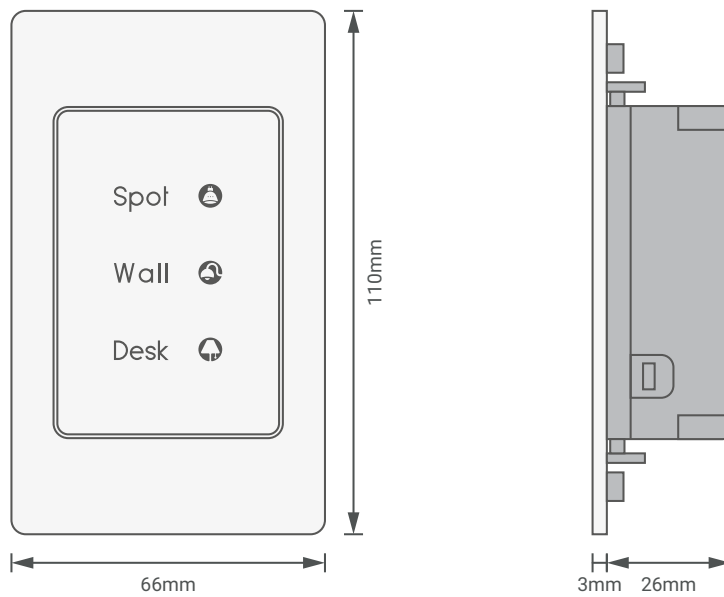

TIS TITANIA 3GANG

Touch Panel

Model: TIT-3G-BUS-S

▲ Figure 7: TIT-3G-Bus-S Module's Dimension Diagram

Copyright © 2020 TIS, All Rights Reserved

TIS Logo is a Registered Trademark of Texas Intelligent System LLC in the United States of America. This company takes TIS Control Ltd. in other countries. All of the Specifications are subject to change without notice.

TEXAS INTELLIGENT SYSTEM LLC

SUITE# 610, 860 NORTH DOROTHY DR
RICHARDSON
TX 75081.USA

TIS CONTROL LIMITED

RM 1502-p9 Easey CommBldg
253-261 Hennessy Rd Wanchai
Hong Kong