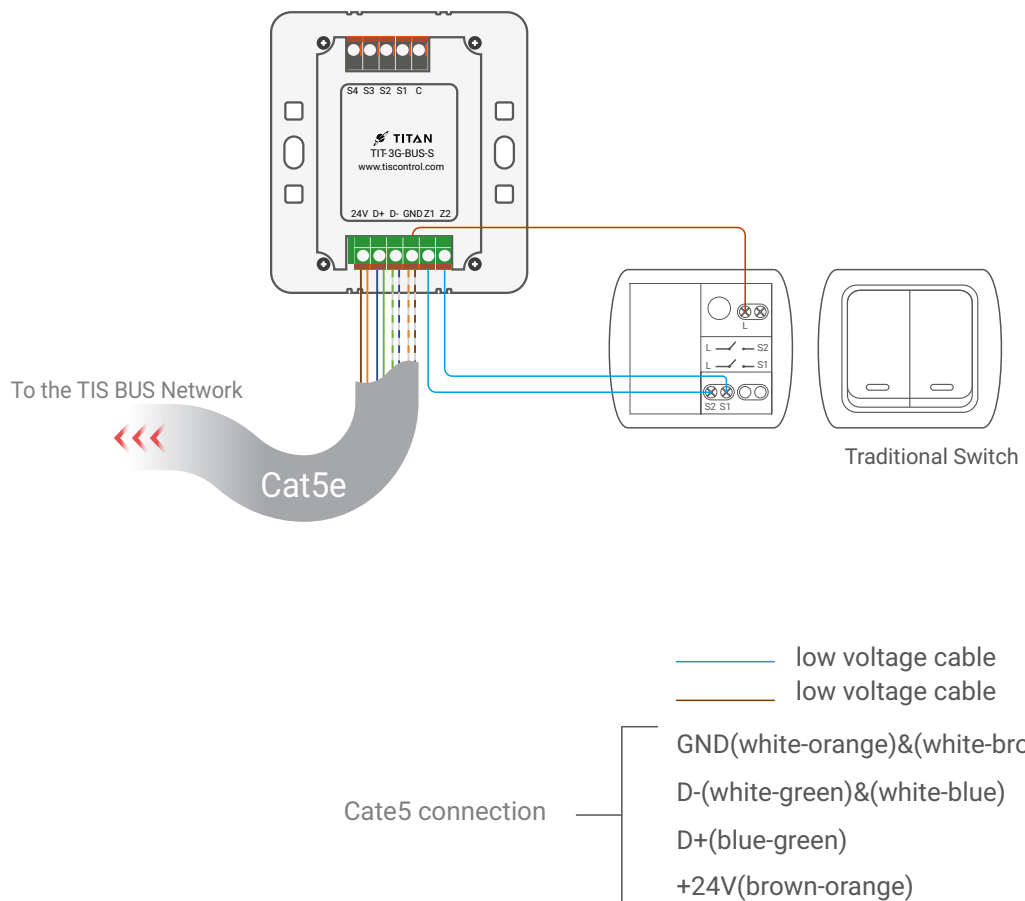

- low voltage cable
 - low voltage cable
 - low voltage cable
 - low voltage cable
- Cate5 connection —
- GND(white-orange)&(white-brown)
 - D-(white-green)&(white-blue)
 - D+(blue-green)
 - +24V(brown-orange)

▲ Figure 4: TIT-3G-Bus-S & 3rd Party Sensor Connection Diagram

Copyright © 2020 TIS, All Rights Reserved
 TIS Logo is a Registered Trademark of Texas Intelligent System LLC in the United States of America. This company takes TIS Control Ltd. in other countries. All of the Specifications are subject to change without notice.

Model: TIT-3G-BUS-S

▲ Figure 5: TIT-3G-Bus-S & Traditional Switch Connection Diagram

Copyright © 2020 TIS, All Rights Reserved
 TIS Logo is a Registered Trademark of Texas Intelligent System LLC in the United States of America. This company takes TIS Control Ltd. in other countries. All of the Specifications are subject to change without notice.