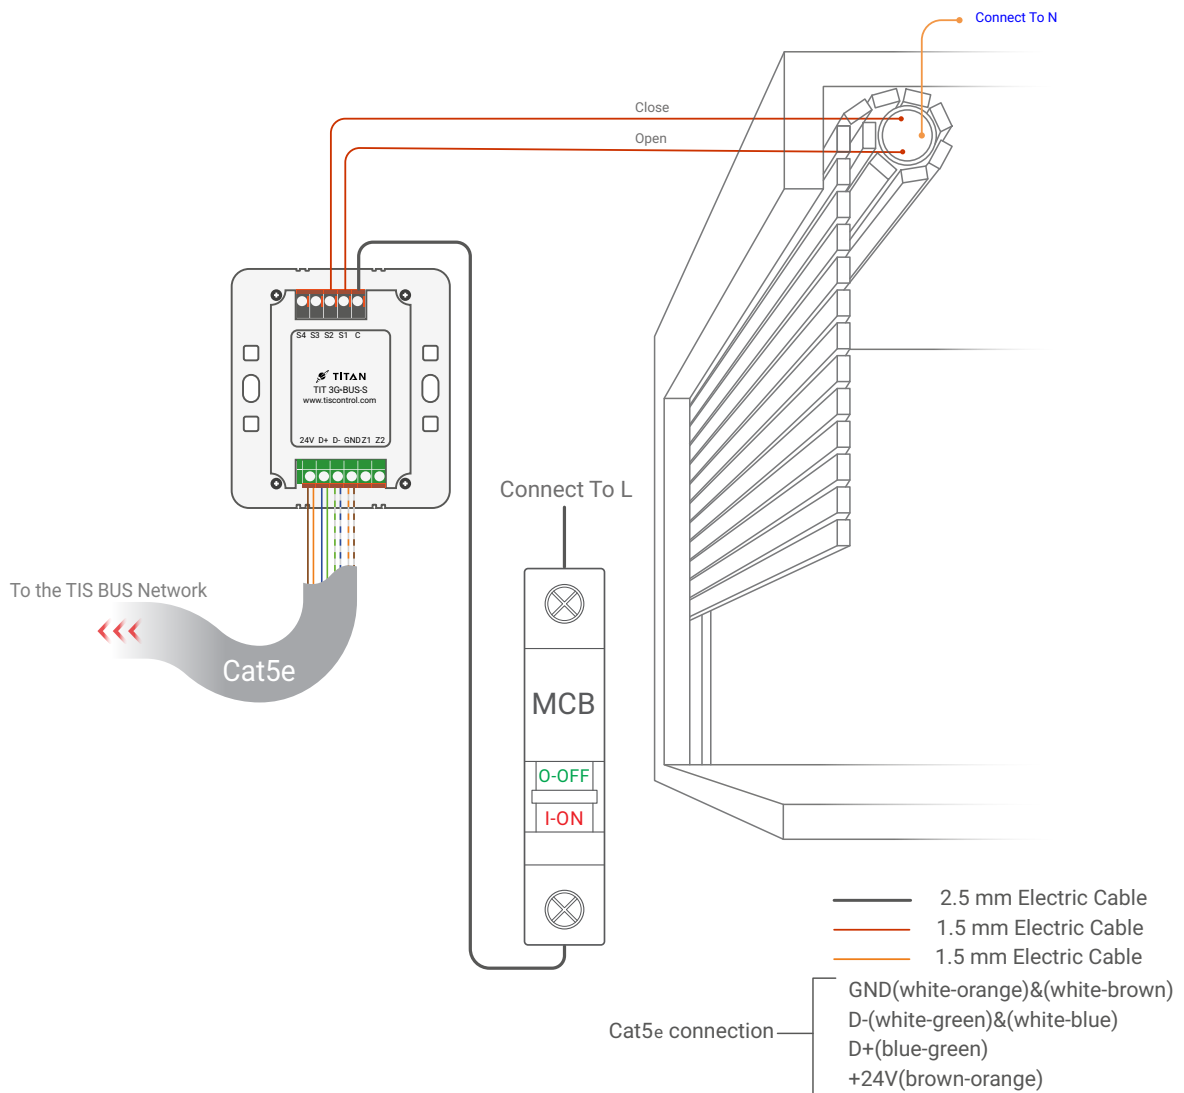

▲ Figure 1: TIT-3G-BUS-S & Lights Connection Diagram

TIS TITANIA 3GANG

Touch Panel

Model: TIT-3G-BUS-S

▲ Figure 2: TIT-3G-BUS-S & Motors Connection Diagram

Copyright © 2020 TIS, All Rights Reserved
TIS Logo is a Registered Trademark of Texas Intelligent System LLC in the United States of America. This company takes TIS Control Ltd. in other countries. All of the Specifications are subject to change without notice.