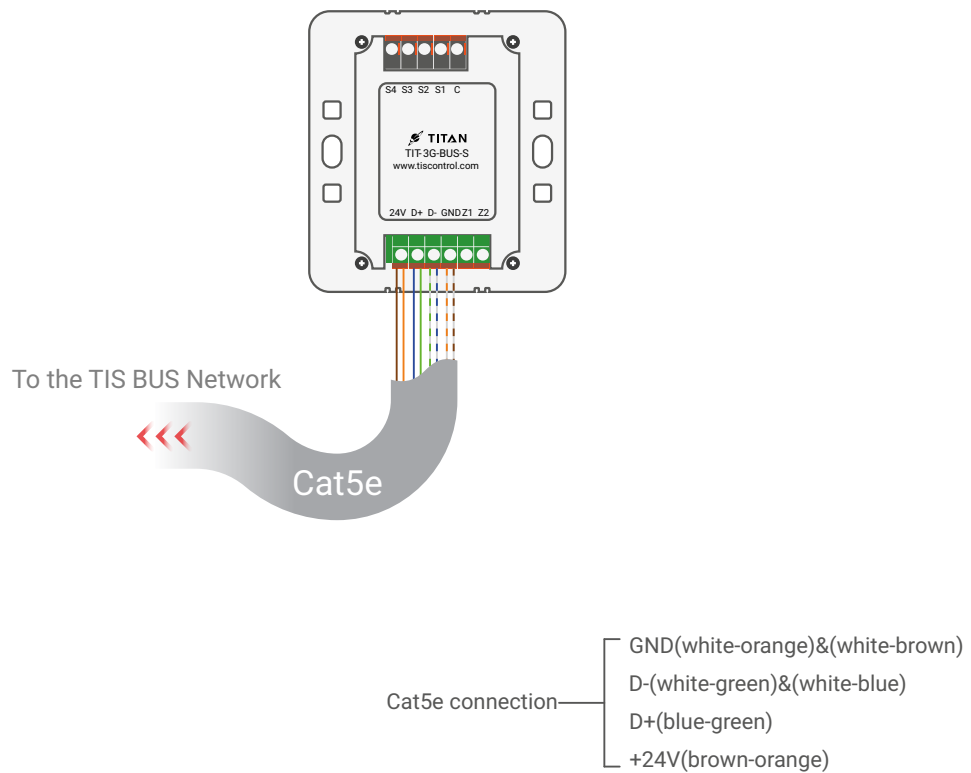

TIS TITANIA 3GANG

Touch Panel

Model: TIT-3G-BUS-S

Copyright © 2020 TIS, All Rights Reserved
TIS Logo is a Registered Trademark of Texas Intelligent System LLC in the United States of America. This company takes TIS Control Ltd. in other countries. All of the Specifications are subject to change without notice.

TEXAS INTELLIGENT SYSTEM LLC
SUITE# 610, 860 NORTH DOROTHY DR
RICHARDSON
TX 75081.USA

TIS CONTROL LIMITED
RM 1502-p9 Easey CommBldg
253-261 Hennessy Rd Wanchai
Hong Kong