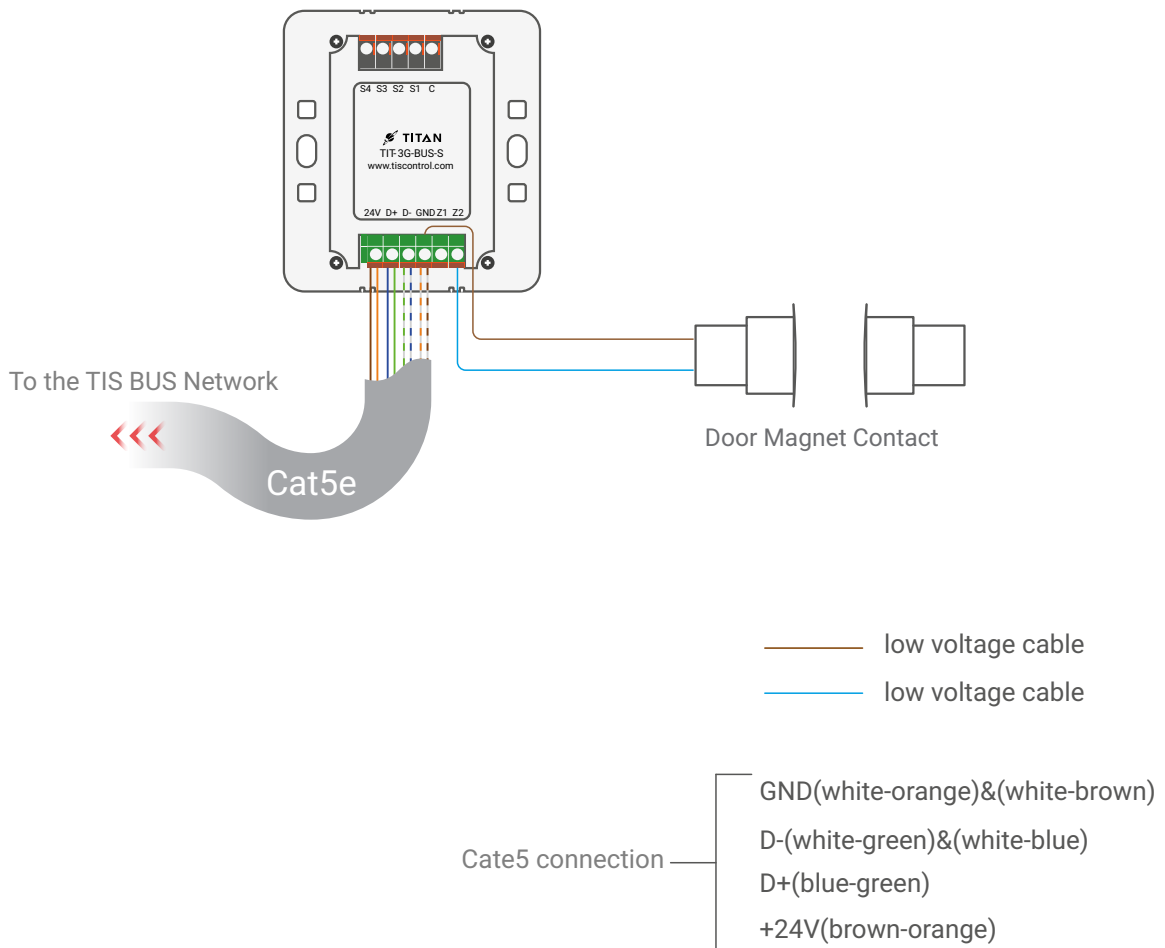

▲ Figure 1: TIT-3G-BUS-S & Lights Connection Diagram

TIS TITANIA 3GANG

Touch Panel

Model: TIT-3G-BUS-S

▲ Figure 2: TIT-3G-BUS-S & Motors Connection Diagram

Copyright © 2020 TIS, All Rights Reserved
TIS Logo is a Registered Trademark of Texas Intelligent System LLC in the United States of America. This company takes TIS Control Ltd. in other countries. All of the Specifications are subject to change without notice.

▲ Figure 3: TIT-3G-BUS-S & Magnetic Door Contact Connection Diagram

Copyright © 2020 TIS, All Rights Reserved
TIS Logo is a Registered Trademark of Texas Intelligent System LLC in the United States of America. This company takes TIS Control Ltd. in other countries. All of the Specifications are subject to change without notice.