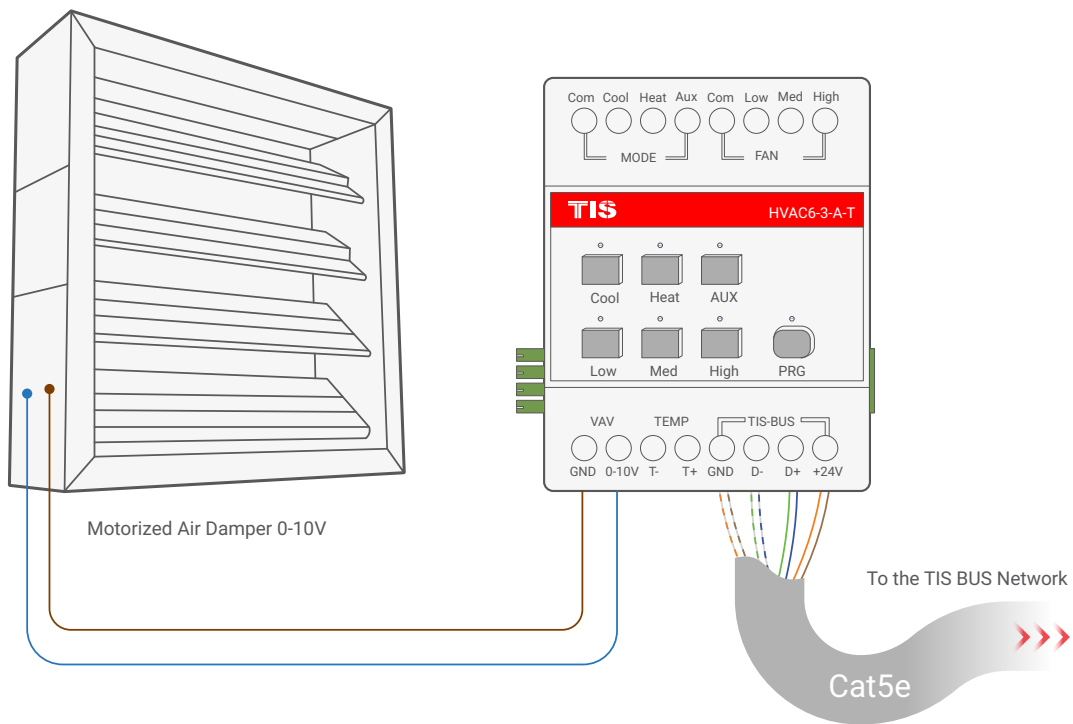

HVAC AND VAV CONTROLLER

Product Diagrams V 1.1

Model: HVAC6-3A-T

▲ Figure 1: FCU Connection Diagram

HVAC AND VAV CONTROLLER

Model: HVAC6-3A-T

- low voltage Cable
- low voltage Cable
- GND(white-orange)&(white-brown)
- D-(white-green)&(white-blue)
- D+(blue-green)
- +24V(brown-orange)