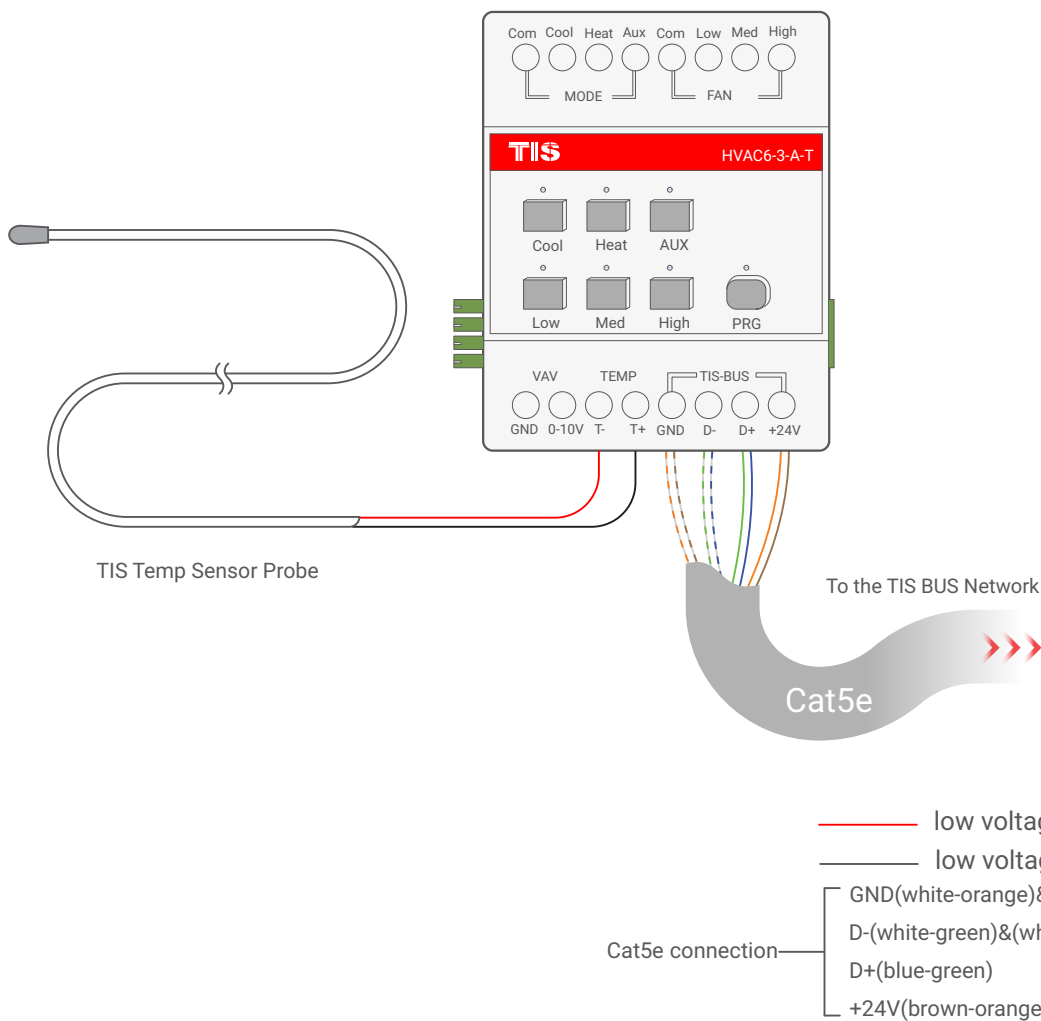

HVAC AND VAV CONTROLLER

Product Diagrams V 1.1

Model: HVAC6-3A-T

▲ Figure 1: FCU Connection Diagram

HVAC AND VAV CONTROLLER

Model: HVAC6-3A-T

- low voltage Cable
- low voltage Cable
- GND(white-orange)&(white-brown)
- D-(white-green)&(white-blue)
- D+(blue-green)
- +24V(brown-orange)

▲ Figure 2: HVAC & Motorized Air Damper 0-10v Connection Diagram

Copyright © 2020 TIS, All Rights Reserved
 TIS Logo is a Registered Trademark of Texas Intelligent System LLC in the United States of America. This company takes TIS Control Ltd. in other countries. All of the Specifications are subject to change without notice.

▲ Figure 3: HVAC6-3-A-T & Temperature Sensor Probe Connection Diagram

Copyright © 2020 TIS, All Rights Reserved
 TIS Logo is a Registered Trademark of Texas Intelligent System LLC in the United States of America. This company takes TIS Control Ltd. in other countries. All of the Specifications are subject to change without notice.