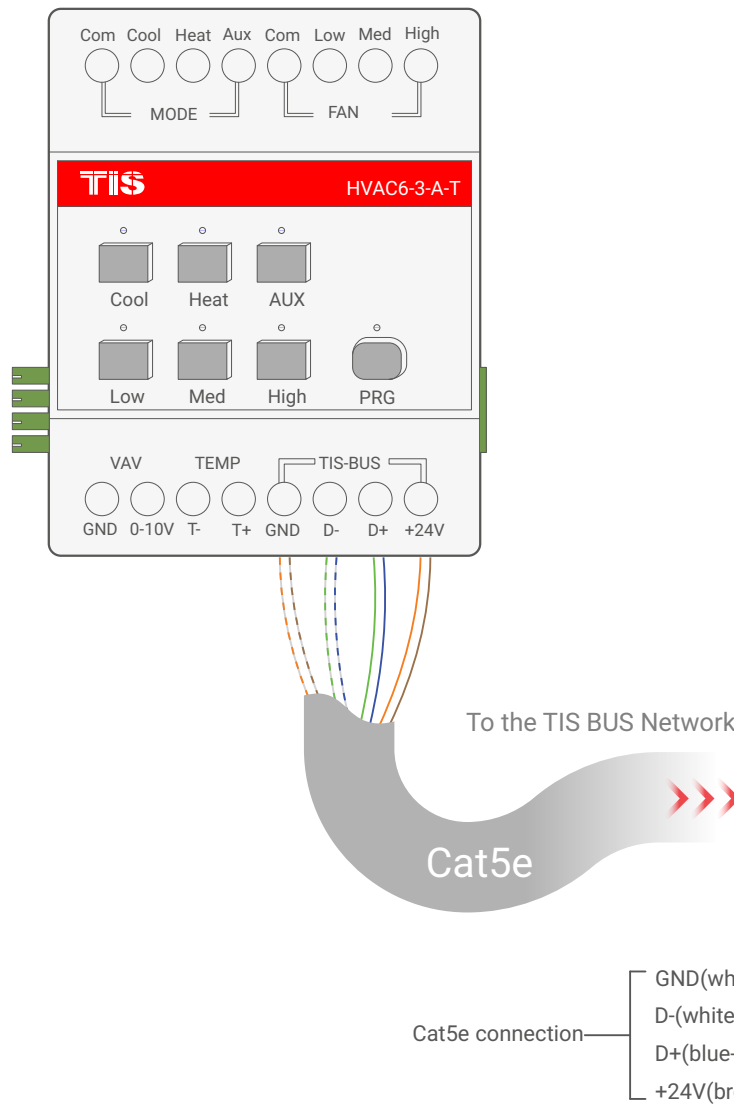

HVAC AND VAV CONTROLLER

Model: HVAC6-3A-T

▲ Figure 4: Modules's Bus Connection Color Coding

Copyright © 2020 TIS, All Rights Reserved
TIS Logo is a Registered Trademark of Texas Intelligent System LLC in the United States of America. This company takes TIS Control Ltd. in other countries. All of the Specifications are subject to change without notice.

TEXAS INTELLIGENT SYSTEM LLC
SUITE# 610, 860 NORTH DOROTHY DR
RICHARDSON
TX 75081.USA

TIS CONTROL LIMITED
RM 1502-p9 Easey CommBldg
253-261 Hennessy Rd Wanchai
Hong Kong