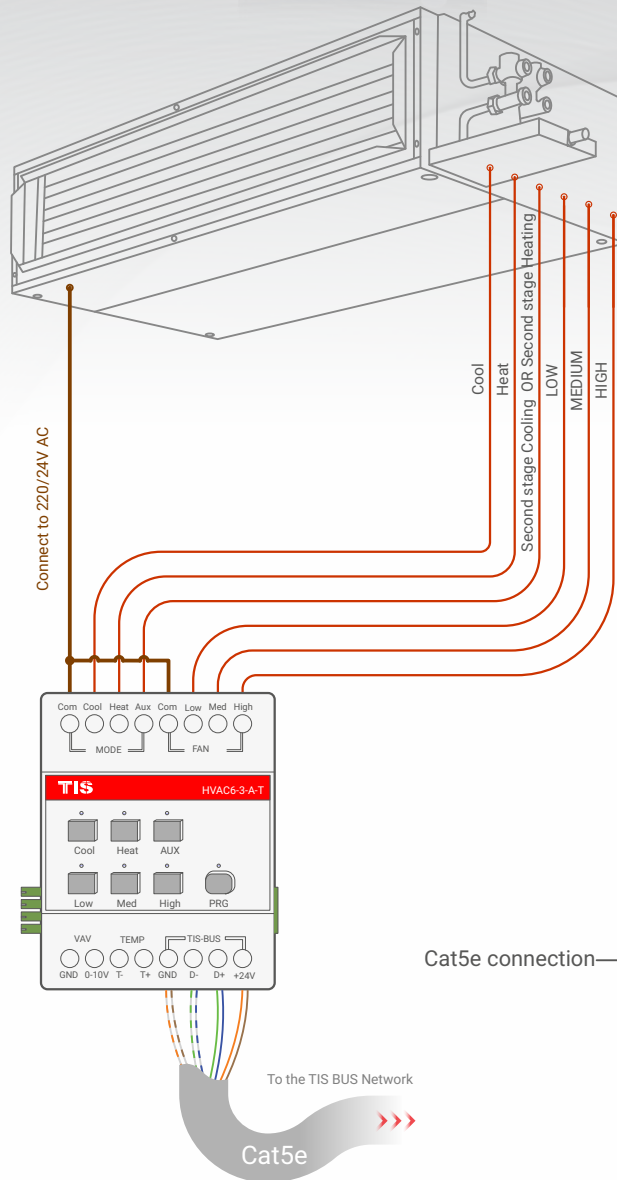

HVAC AND VAV CONTROLLER

Product Diagrams V 1.1

Model: HVAC6-3A-T

▲ Figure 1: FCU Connection Diagram

HVAC AND VAV CONTROLLER

Model: HVAC6-3A-T

- low voltage Cable
- low voltage Cable
- GND(white-orange)&(white-brown)
- D-(white-green)&(white-blue)
- D+(blue-green)
- +24V(brown-orange)

▲ Figure 2: HVAC & Motorized Air Damper 0-10v Connection Diagram

Copyright © 2020 TIS, All Rights Reserved
 TIS Logo is a Registered Trademark of Texas Intelligent System LLC in the United States of America. This company takes TIS Control Ltd. in other countries. All of the Specifications are subject to change without notice.