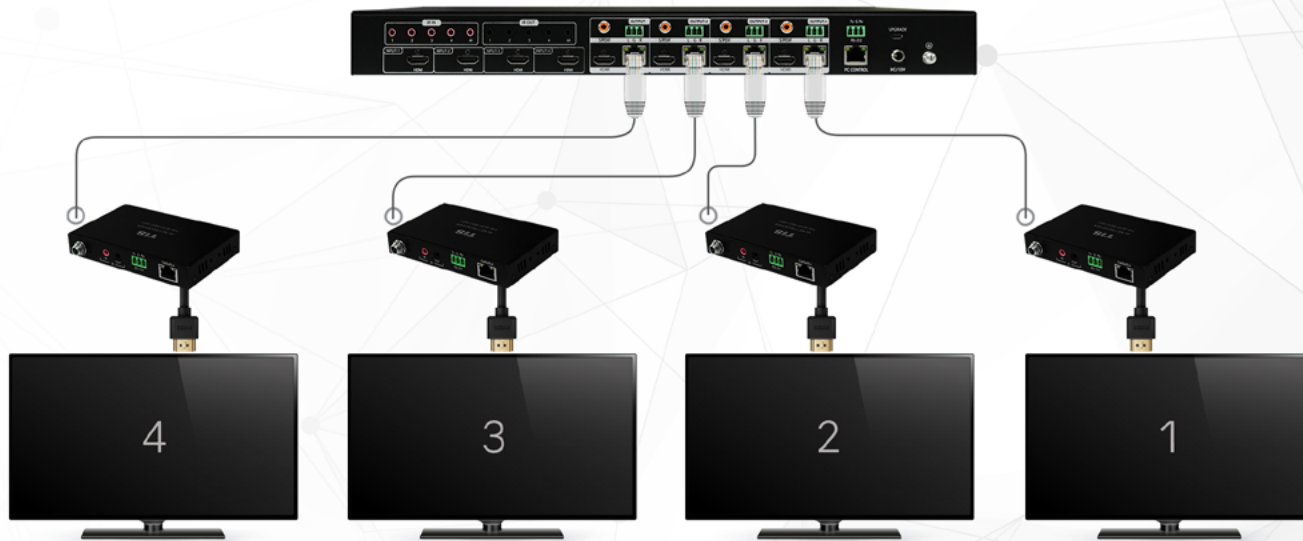

Make the Olympic Games Unforgettable!

TIS MATRIX SWITCHER

It goes without saying that a great home theater package lets everyone watch their favorite sports like a real fan. Spending time and money on a dream home AV or gaming system is a familiar story for all of us. Although finding a nice home entertainment system is not rocket science, the problem of limited HDMI ports can become quite annoying.

TIS Technology manages to solve this problem by introducing the beautiful 4x4 AV Matrix, a switcher with the ability to broaden the connectivity of a device with additional HDMI ports.

Simply fill the gap with this device. Add it to your home theater system and maximize your options. Connect more devices for an even more expanded stream of audio and video around the house.

This device means you won't have to make compromises on those nights when you are lying on the couch trying to watch a late night show while your friend catches up on the last episode of a favorite series in bed. It routes high-quality video and audio signals to multiple destinations.

You'll feel premium with the design and performance of this unit. It also helps with cable management and provides 4K resolution.

Use the TIS 4x4 Matrix Switcher for concert productions, virtual studios, events, parties, and even academic environments, and enjoy its easy-to-use design and efficient glitch-free functionality.