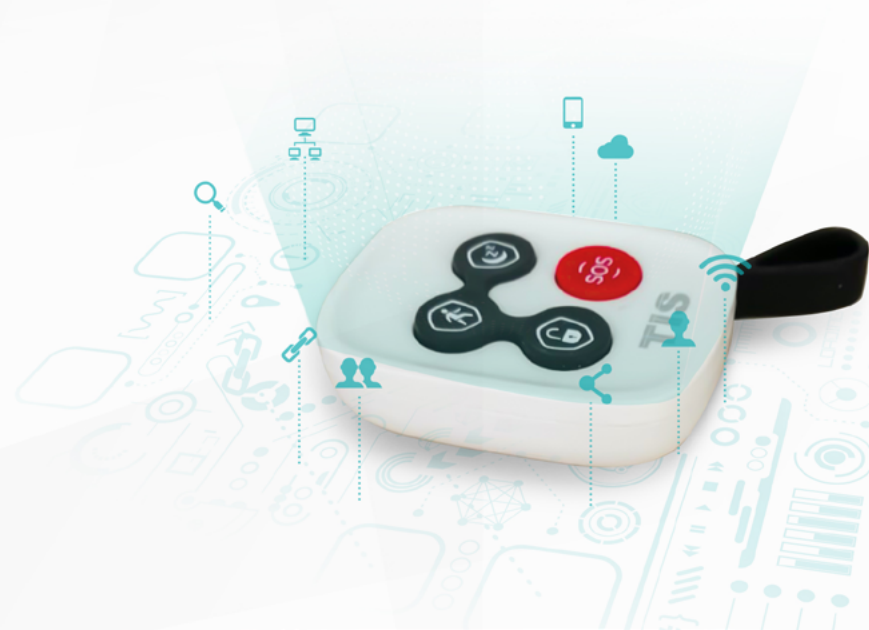

Multiple Features Packed into One

Remote controls are arguably irreplaceable in our everyday lives, but they are also evolving as technology advances. There are now smart remote controls that include functions to expand the user's control over each and every detail of their house.

Our **Key Fob remote** is specially designed to facilitate the operation of your smart security system. It features a compact frame with multiple control options related to arming/disarming the alarms, access, and more.

It is crafted to provide the perfect feel in your hands or pocket.

You can carry it around your property and use its easily recognizable buttons to operate smart scenes and actions.

Integrating with the TIS smart automation system

The intuitive design of this remote control helps you take immediate action in times of emergency. There is no complicated navigation route, so even if the user is experiencing a panic attack, they will be able to maintain their security.