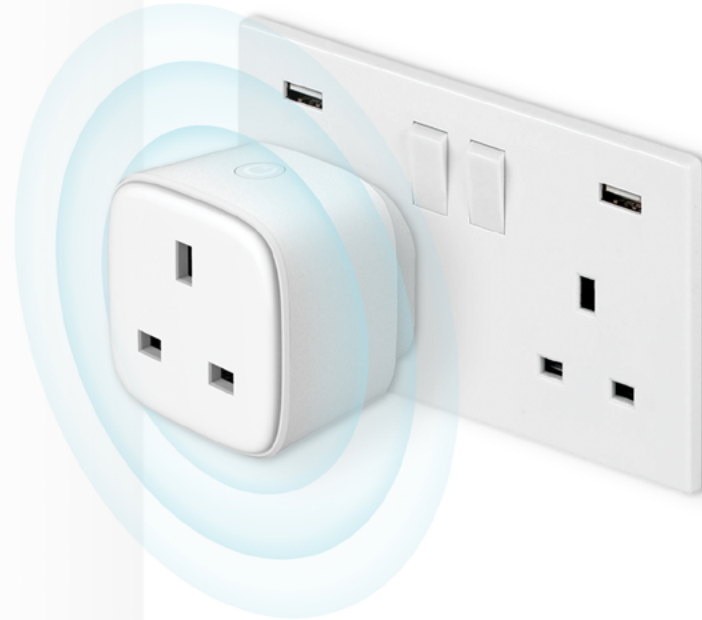

One to Outrun All

TIS-BEE-PLUG

Smart plugs are a big deal nowadays, as they come with a compact and portable design and are applicable for all standard back boxes.

TIS offers its new Zigbee-powered smart plugs, fashioned to make home appliances controllable over the internet. If you're in the market for an inexpensive piece of technology to control the lights and small appliances, take a look at our plugs.

Power outlets exist everywhere, but they remain dumb even in a smart home. Smart plugs, however, are designed as an add-up that can allow you to control, manage, and monitor your digital devices.

Not only can you be sure about the connection stability of your appliances, but you can also define specific scenarios and presets for the utmost convenience. For instance, without worrying about short circuiting anything, set the coffee maker to wake you in the morning with the refreshing smell of hot coffee.

Or, pair these plugs with your smart hub to unlock their remote control capability, so the next time you're away and concerned about your kids' exams, you can manage and limit their video game time; just turn off the game console via your smartphone!

Whether you have UK or EU-style outlet boxes, just stick our smart plugs in and start controlling whatever you plug into them.

We think big and use small devices to make big changes. Because that's the beauty of it.