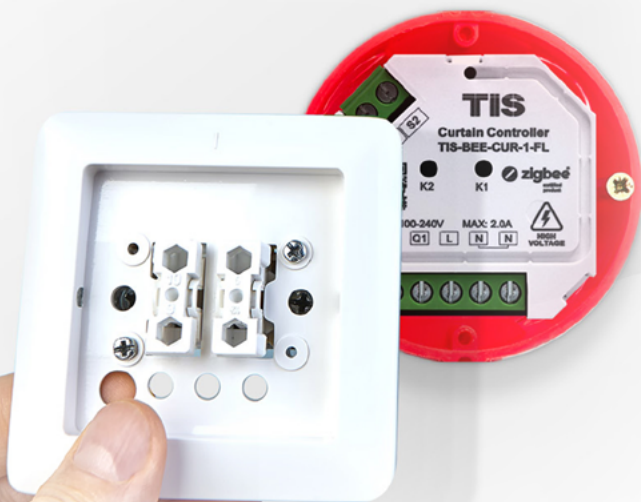

ACM : Awesome, —
Convenient, Magical

Solutions designed for curtain control are crucial because they guarantee user's privacy and health. Aiming to offer devices that perfect your home space, TIS introduces the Zigbee-powered ACM Shutter Module. This module helps with smart curtain control by perfectly replacing your old switches.

zigbee

Even if you're away, you can adjust your home's shutters and curtains via the internet. The Zigbee 3.0 gateway is compatible with both the iOS and Android versions of the TIS App. In other words, you will be able to open or close your curtains from any location around the globe. Do you think your plants might need a little sunshine? Open the shutters using just your smartphone.