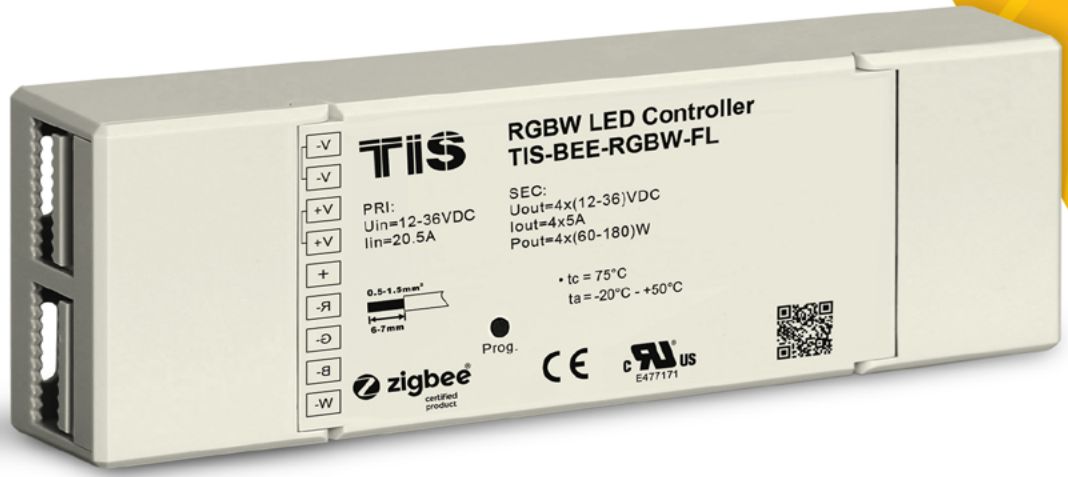

The only thing you need to keep lighting in harmony with your home aesthetics is the Windows software or your TIS application. This driver's straightforward navigation makes it super easy for everyone to create the right mood with colorful shades of lighting.