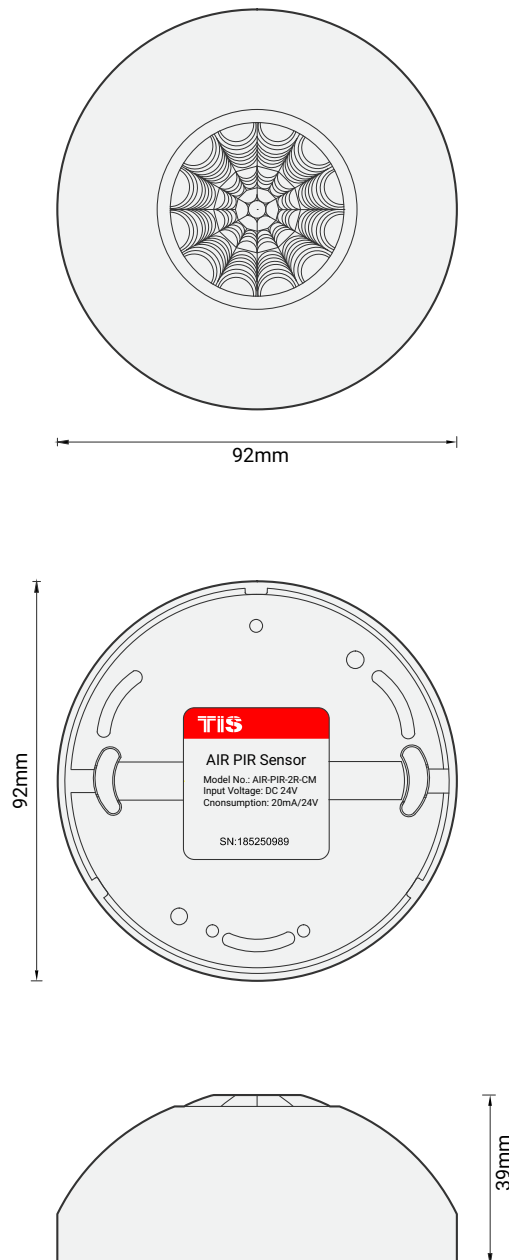

TIS AIR PIR SENSOR

WI-FI MOTION SENSOR

Product Diagrams V 1.1

Model: AIR-PIR-2R-CM

TIS AIR PIR Sensor

▲ Figure 1: Lights Connection Diagram

TIS AIR PIR SENOR

Wi-Fi Motion Sensor

Model: AIR-PIR-2R-CM

▲ Figure 2: Module's Dimensions

Copyright © 2020 TIS, All Rights Reserved
TIS Logo is a Registered Trademark of Texas Intelligent System LLC in the United States of America. This company takes TIS Control Ltd. in other countries. All of the Specifications are subject to change without notice.