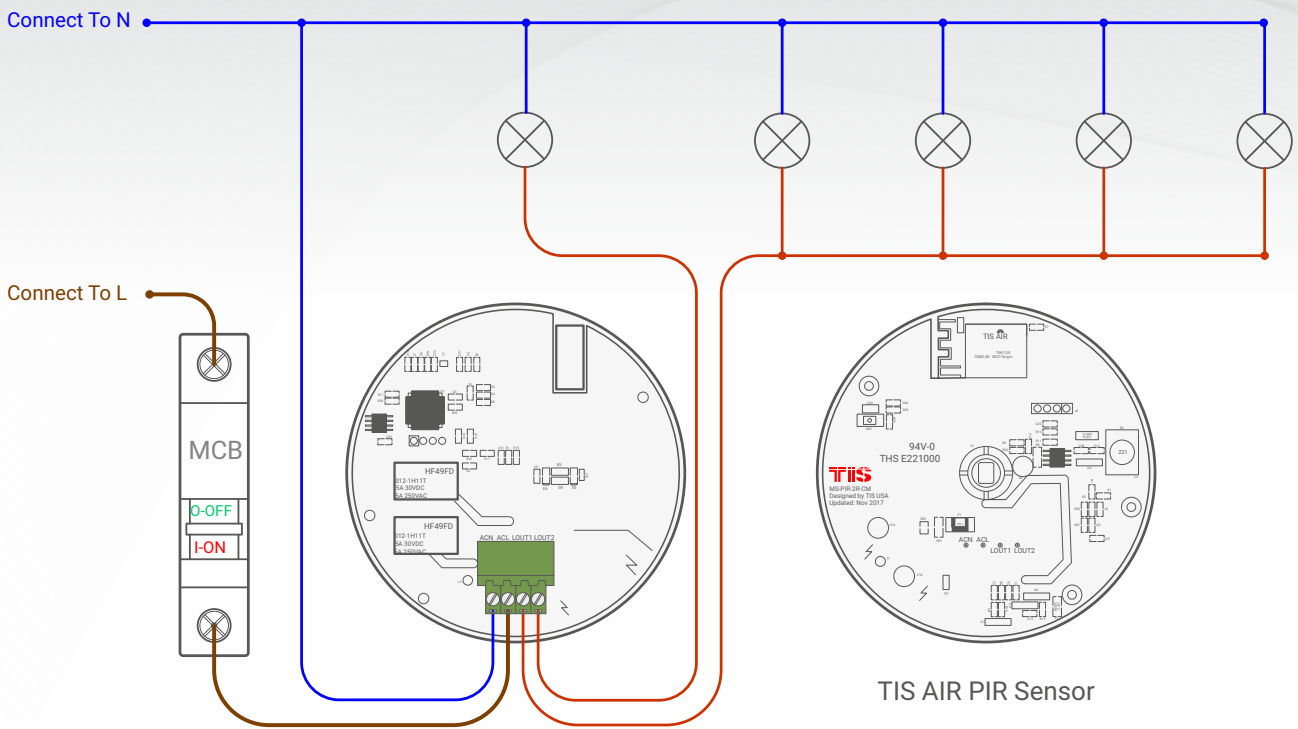

TIS AIR PIR SENSOR

WI-FI MOTION SENSOR

Product Diagrams V 1.1

Model: AIR-PIR-2R-CM

TIS AIR PIR Sensor

▲ Figure 1: Lights Connection Diagram

TIS AIR PIR SENOR

Wi-Fi Motion Sensor

Model: AIR-PIR-2R-CM

▲ Figure 2: Module's Dimensions

Copyright © 2020 TIS, All Rights Reserved
TIS Logo is a Registered Trademark of Texas Intelligent System LLC in the United States of America. This company takes TIS Control Ltd. in other countries. All of the Specifications are subject to change without notice.