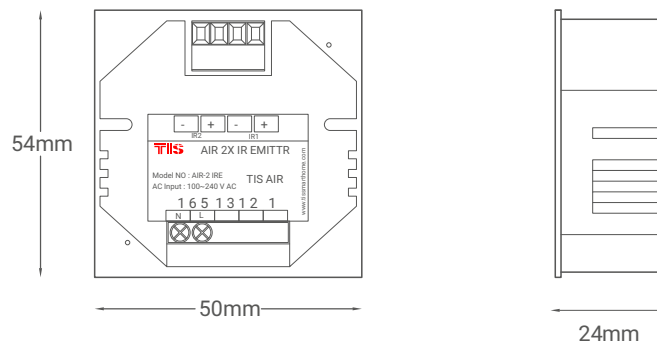

TIS WI-FI INFRARED EMITTER

IR Emitter with 2 Ports

Model: AIR-2IRE

PRODUCT SPECIFICATIONS

⚡	Power Supply	Input Voltage	80-240 VAC 50/60 Hz
		Output Power	3W / 12V
		Protection	Built in Protection fuse
		Current consumption	10-30 mA / 12 V DC
↑	Output	× 2 IR Emitter Peak wave length	940 nm
		Radiated emission power (Φe)	2,4 mW
		Length of connected wire	< 5 meters
TIS AIR	TIS AIR	Wi-Fi Signal	2.4 GHz
		Protocol Standard	802.11 b/g/n
🛡️	Protection	IR Emitter	Reverse Polarity Protection
🕒	Reaction time		approx. 30ms
🔧	Mounting	Din-Rail	Standard 35 mm Din rail
🔌	Connection terminal	Power	Screw terminal 0,25...2mm ²
		Infrared	Female 4 pins connector
⚙️	Operating and display elements	Programming button	For connecting to Wi-Fi router
		Indicator LED	Blue and Red LED
		Upgrading	By Wi-Fi
⚙️	Functions	IR Codes	Can save up to 250 Codes
⚖️	Weight	Without packaging	100 gr
📏	Dimensions	(Width × Length × Height)	50mm × 32mm × 54mm
🏠	Housing	Materials	PC fire proof
		Internal Parts color	White
		IP rating	IP 20
🌡️	Temperature range	Operation	-10...50°C
		Storage	-20...50°C
		Transport	-25...75°C
💧	Air humidity		<85% non-condensing