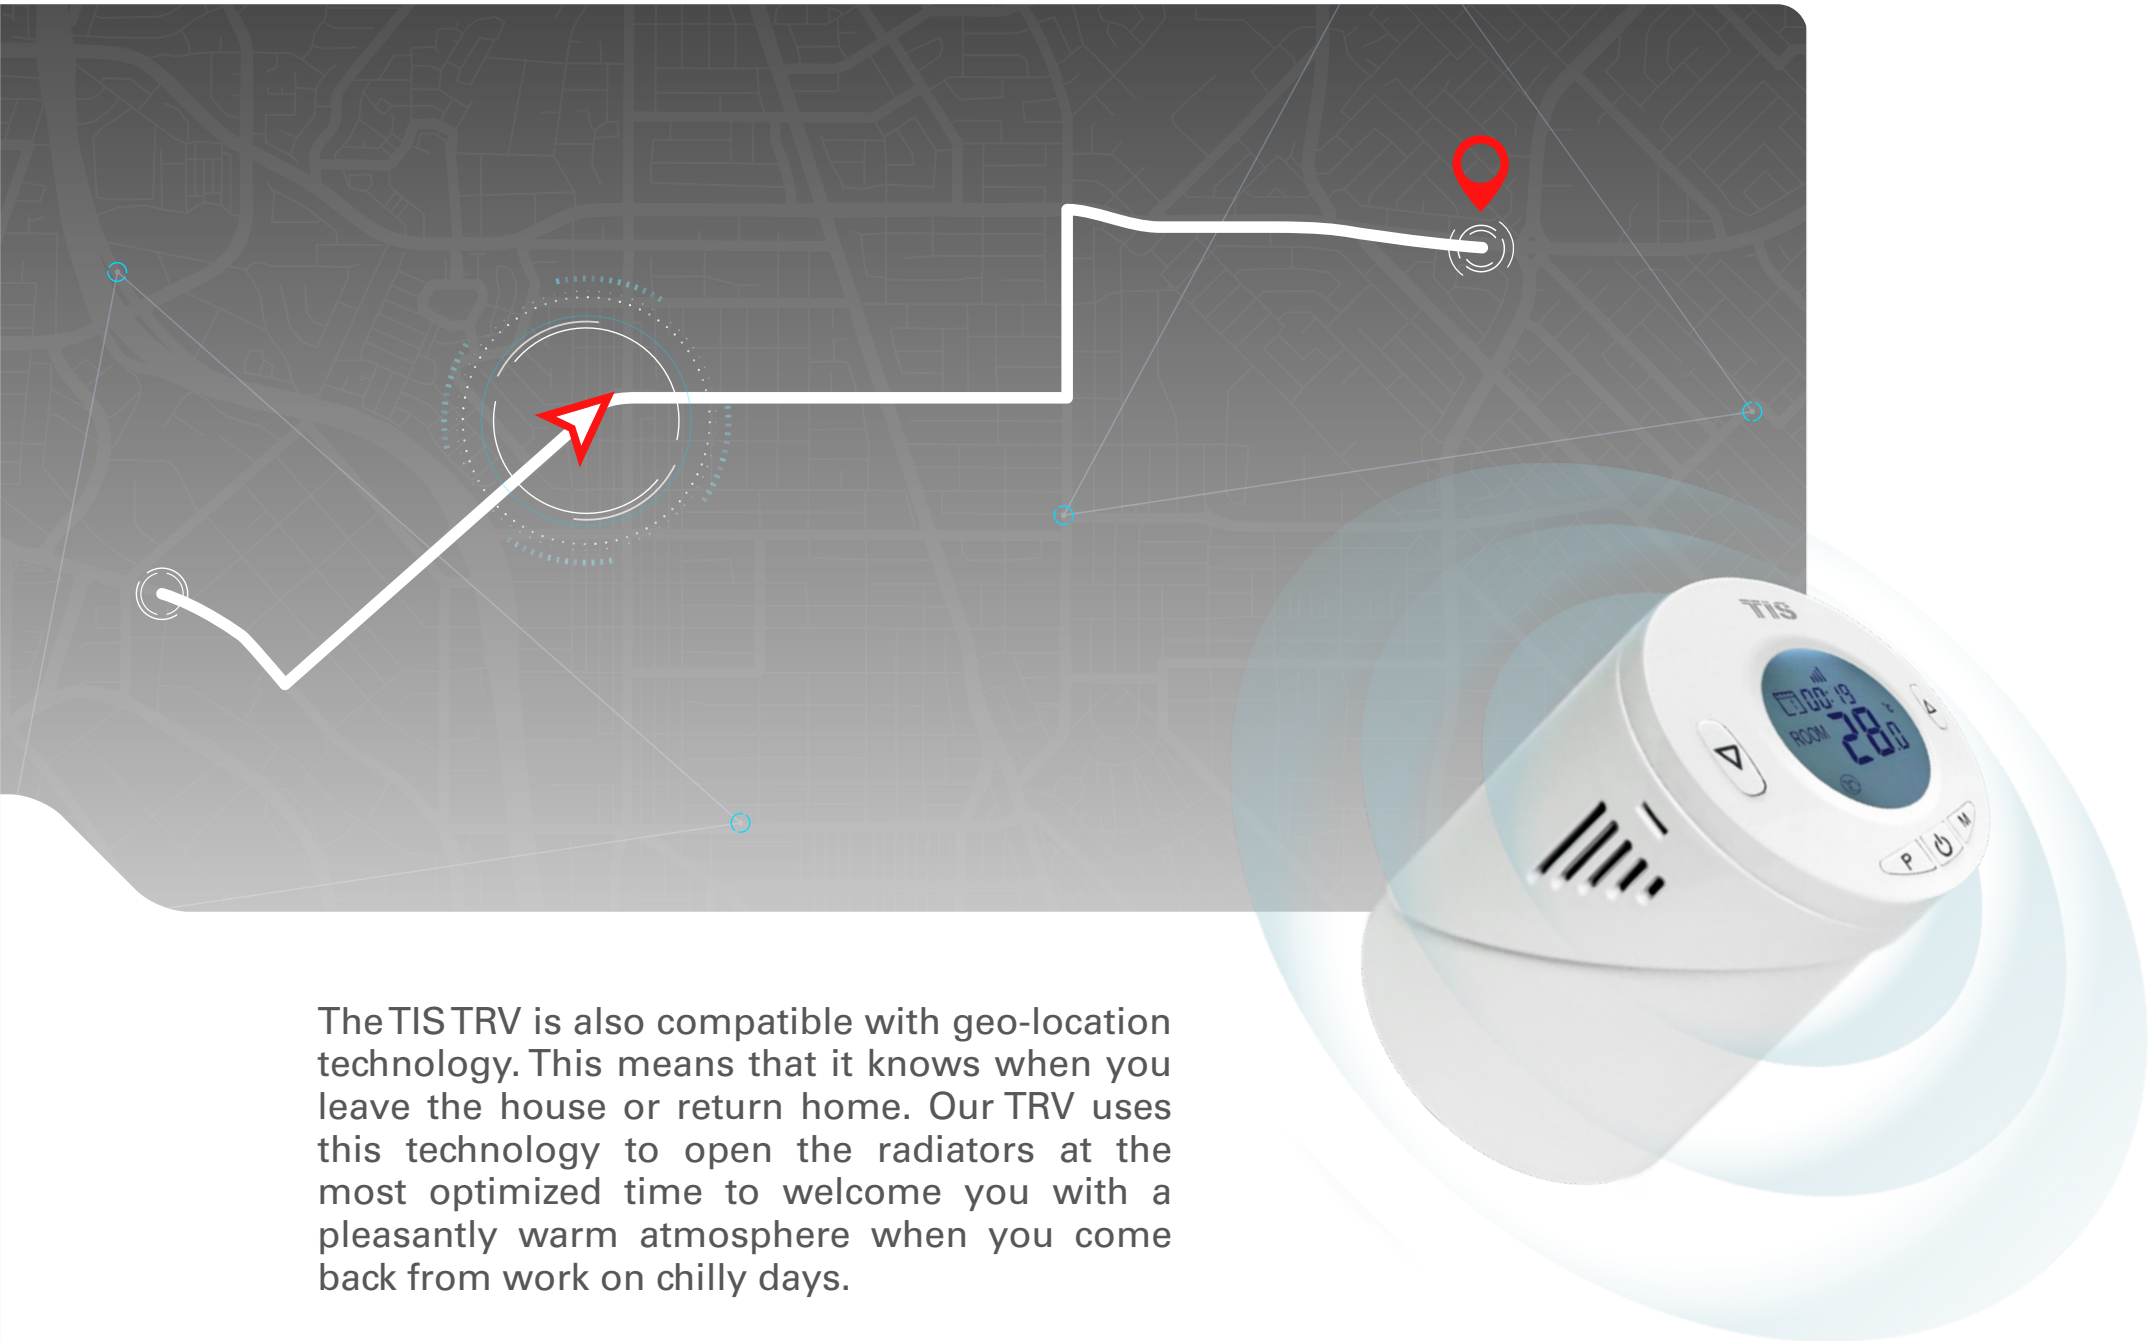

# Stay Warm Through Even the Longest Winter

Smart Thermostat Radiator Valve (TRV)

Heating in harmony is a dream for many people. There is nothing more comforting than warm rooms in cold months without the added stress of expensive bills, but regulating temperatures according to room size and time of day has, traditionally, been a challenge. However, those days are over, as TIS has designed a solution that makes heating easier and more efficient.

The TIS **Thermostat Radiator Valve** keeps every room at the perfect temperature. It uses automation intelligence to warm rooms without raising energy costs. This wireless, battery-powered solution offers scheduling and accurate room temperature analysis. It regulates the normal radiator by opening and closing the supply, and allows you to set radiators remotely and separately.

The TISTRV is also compatible with geo-location technology. This means that it knows when you leave the house or return home. Our TRV uses this technology to open the radiators at the most optimized time to welcome you with a pleasantly warm atmosphere when you come back from work on chilly days.