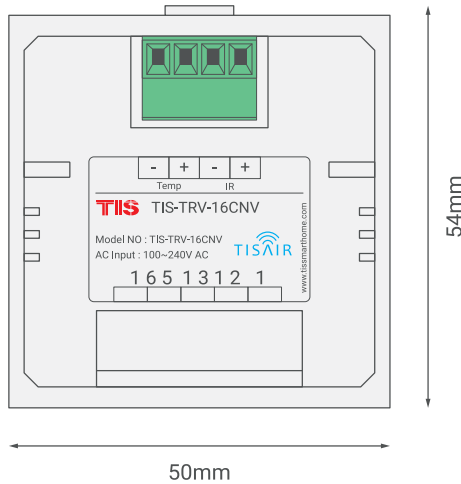

# TIS RADIATOR VALVE

Smart Thermostatic Radiator Valve (TRV)

Model: TIS-TRV

32mm

▲ Figure 3: TIS-TRV-16CNV Dimensions

Copyright © 2022 TIS, All Rights Reserved  
TIS Logo is a Registered Trademark of Texas Intelligent System LLC in the United States of America. This company takes TIS Control Ltd. in other countries. All of the Specifications are subject to change without notice.