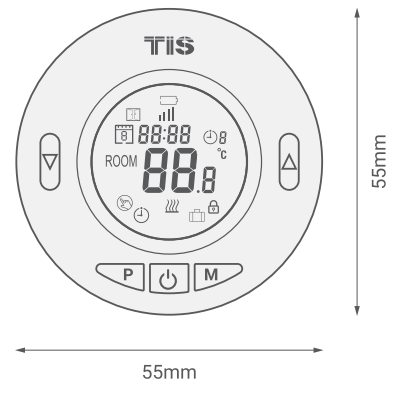

TIS RADIATOR VALVE

Smart Thermostatic Radiator Valve (TRV)

Model: TIS-TRV

▲ Figure 2: TRV Dimensions

Copyright © 2022 TIS, All Rights Reserved
TIS Logo is a Registered Trademark of Texas Intelligent System LLC in the United States of America. This company takes TIS Control Ltd. in other countries. All of the Specifications are subject to change without notice.

TEXAS INTELLIGENT SYSTEM LLC
SUITE# 610, 860 NORTH DOROTHY DR
RICHARDSON
TX 75081.USA

TIS CONTROL LIMITED
FLAT/RM A 12/F ZJ 300, 300
LOCKHART ROAD, WAN CHAI,
HONG KONG